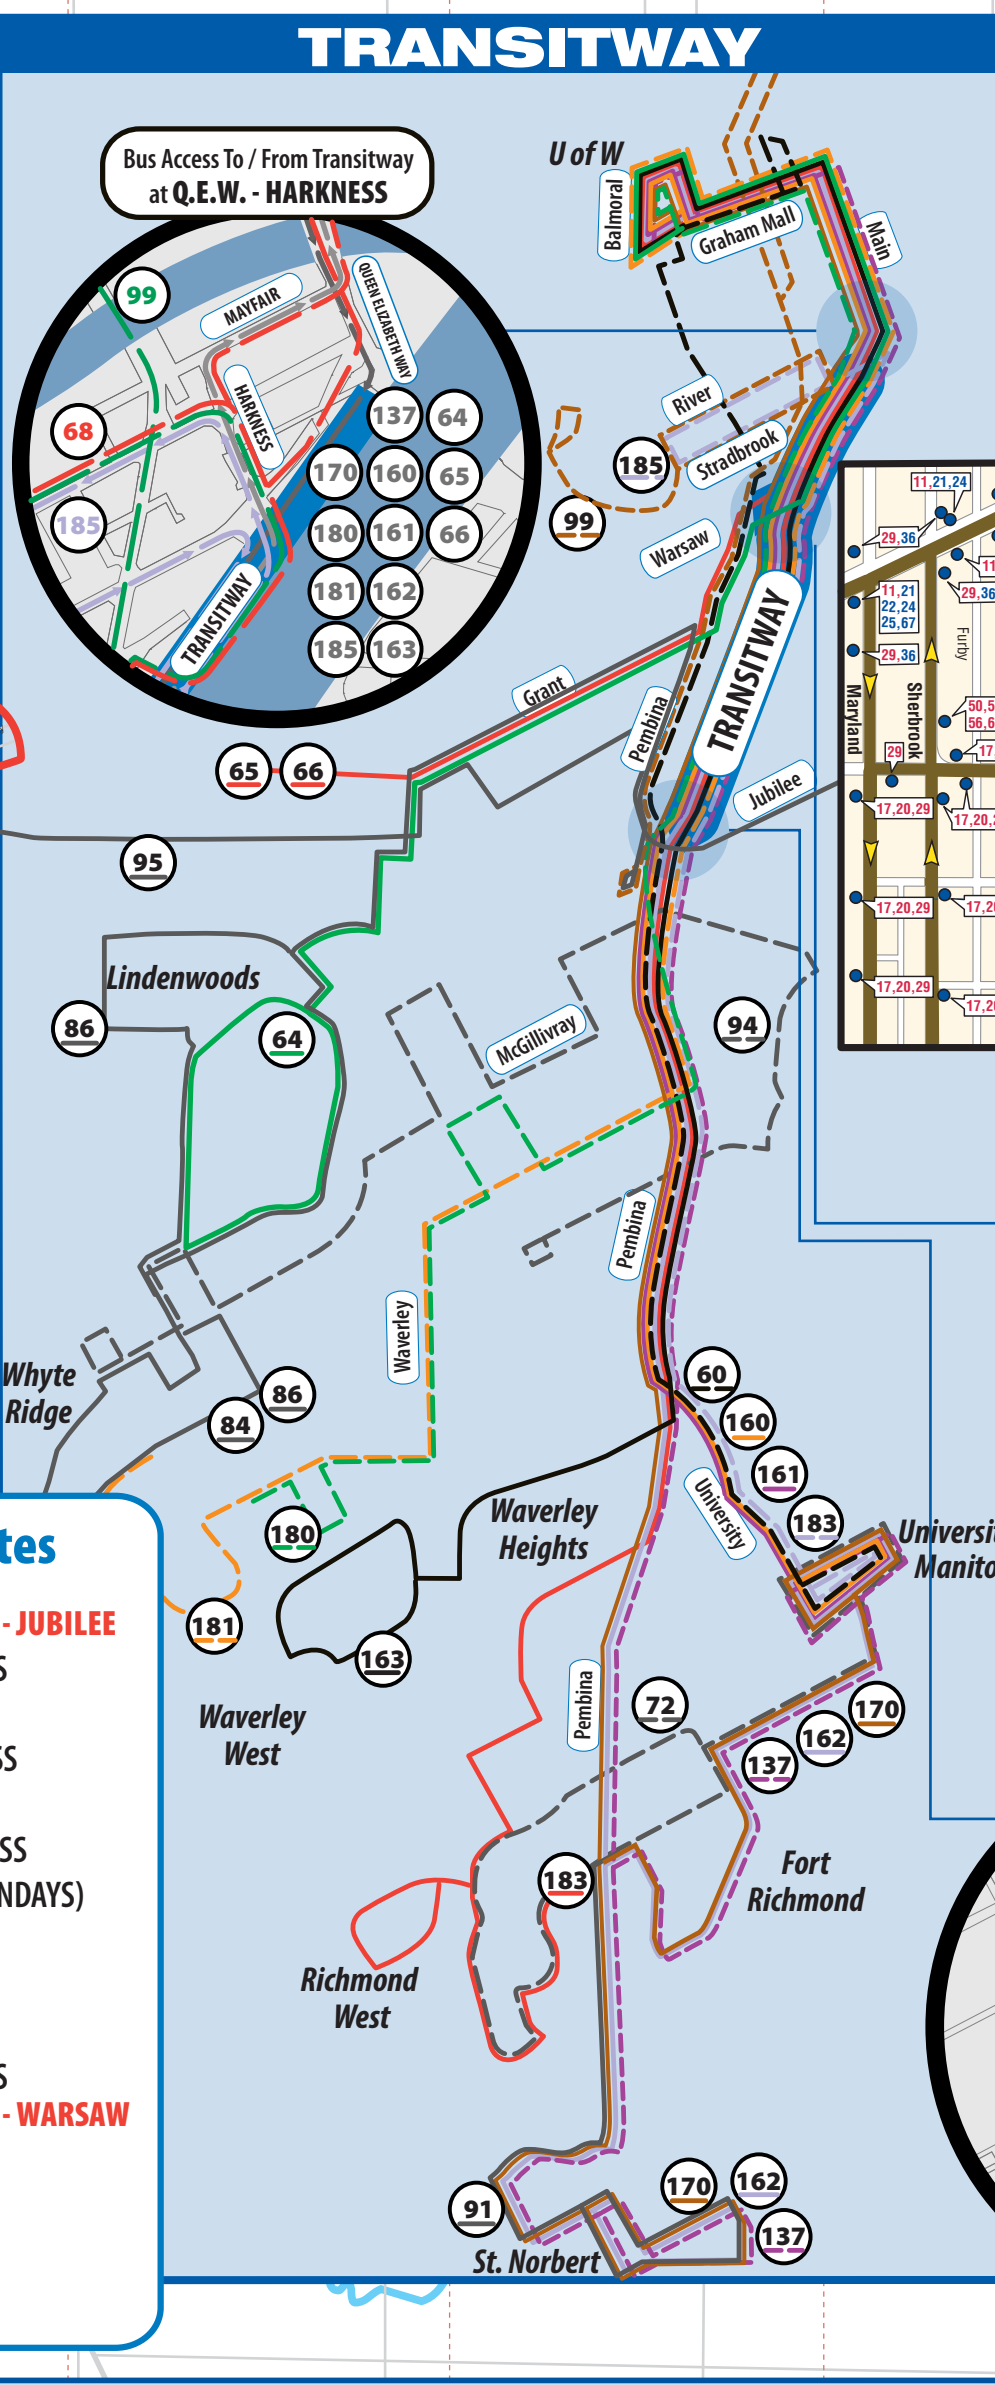

Winnipeg Transit System Map

The DOWNTOWN Spirit
FREE Bus Service
 Easy access service

Legend

- 18 Downtown Routes
- 41 Express Routes
- 77 Crosstown Routes
- 71 Suburban Routes
- Transitway

11 21 88 End or start of Routes
 33 34 Route Direction
 18 Leila Route Destination

EXPRESS ROUTES

21 Portage Express	36 Northwest Super Exp.	64 Lindenwoods Express
22 Assiniboia Express	40 All Seasons Express	65 Grant Express
24 Ness Express	41 Henderson Express	67 Charleswood Express
25 Ness Super Express	42 Plessis Express	
28 Brookside Express	46 Transcona Express	
30 Inkster Park Express	48 McMeans Express	
31 Kewatin Express	54 St. Mary's Express	
32 North Main Express	57 Southdale Express	
34 McPhillips Express	58 Dakota Express	
35 Maple Express	59 South St. Anne's Exp.	

TRANSITWAY ROUTES

137 Richmond Super Express	170 Richmond (Evenings, Sundays)	64 Lindenwoods Express
160 Pembina Express	180 Industrial Express	65 Grant Express
161 University Super Express	181 Whyte Ridge Express	66 Grant
162 Richmond Express	183 Richmond West Express	
163 Waverley Heights Express	185 Osborne Village Express	

LOCAL ON-STREET ROUTES:

- 60 PEMBINA
- 99 DOWNTOWN - MISERICORDIA - WINDERMERE

FEEDER ROUTES:

- 72 (RICHMOND WEST - U of M)
- 84 (WHYTE RIDGE - LINDENWOODS)
- 86 (WHYTE RIDGE - LINDENWOODS)
- 91 (ST. NORBERT)
- 94 (LINDWOODS - KENASTON)
- 95 (MORLEY)