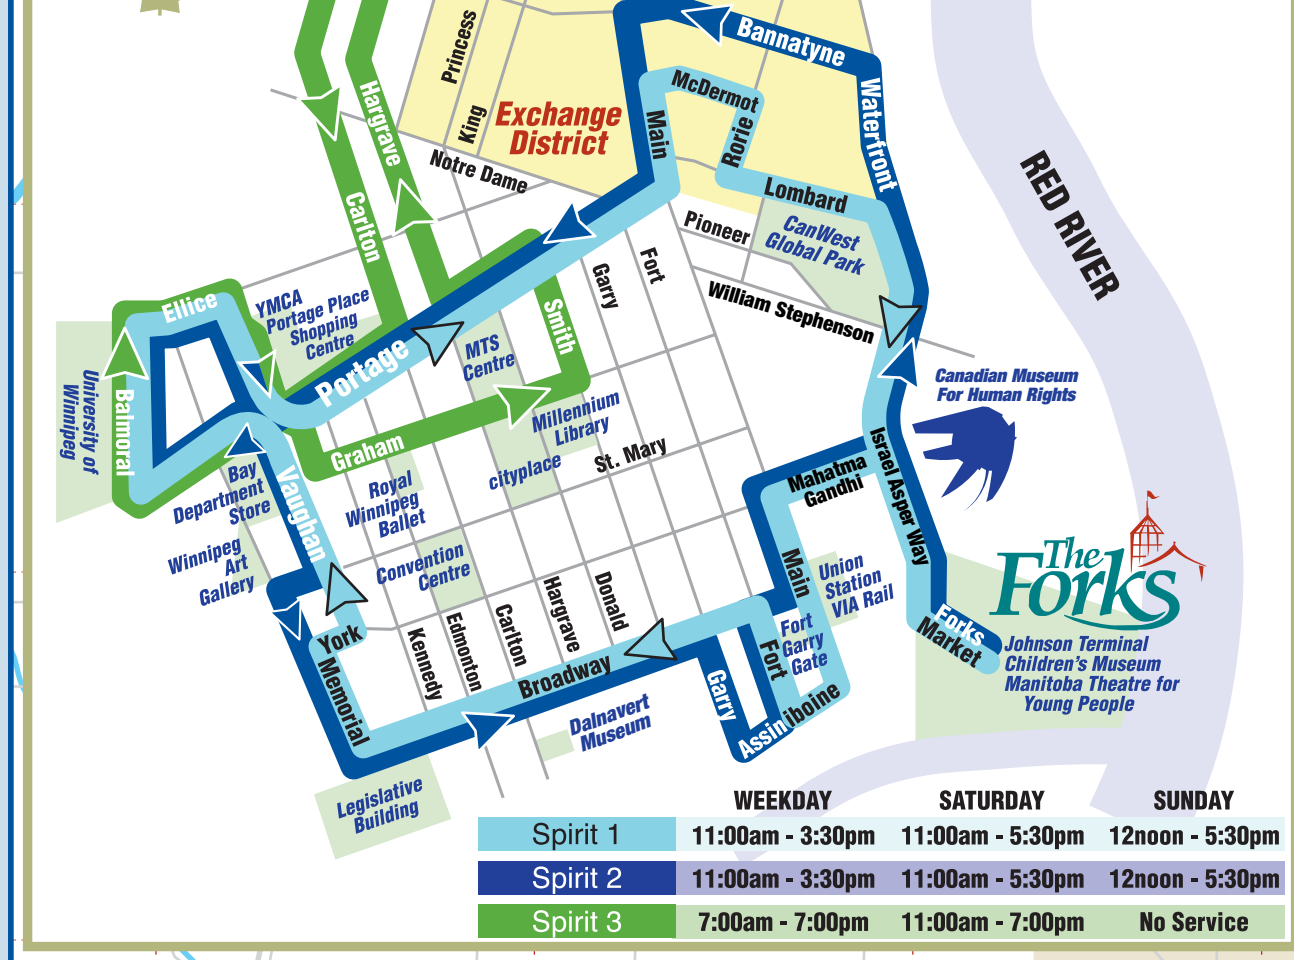

Winnipeg Transit System Map

The DOWNTOWN Spirit
FREE Bus Service
 Easy access service

Legend

- 18 Downtown Routes
- 41 Express Routes
- 77 Crosstown Routes
- 71 Suburban Routes
- Transitway

11 21 88 End or start of Routes
 33 34 Route Direction
 18 Leila Route Destination

TRANSITWAY ROUTES

137 Richmond Super Express	170 Richmond (Evenings, Sundays)	64 Lindenwoods Express
160 Pembina Express	180 Industrial Express	65 Grant Express
161 University Super Express	181 Whyte Ridge Express	66 Grant
162 Richmond Express	183 Richmond West Express	
163 Waverley Heights Express	185 Osborne Village Express	

LOCAL ON-STREET ROUTES:

- 60 PEMBINA
- 99 DOWNTOWN - MISERICORDIA - WINDERMERE

FEEDER ROUTES:

- 72 (RICHMOND WEST - U of M)
- 84 (WHYTE RIDGE - LINDENWOODS)
- 86 (WHYTE RIDGE - LINDENWOODS)
- 91 (ST. NORBERT)
- 94 (LINDWOODS - KENASTON)
- 95 (MORLEY)

TRANSIT ROUTES USING QUEEN ELIZABETH WAY - WARSAW

- 64 LINDENWOODS EXPRESS
- 65 GRANT EXPRESS
- 66 GRANT

TRANSIT ROUTES USING QUEEN ELIZABETH WAY - JUBILEE

THROUGHOUT THE DAY, ALL DAYS OF THE WEEK:

- 160 ()
- 162 ()
- 170 () (Weekday & Saturday Daytime)
- 170 () (Weekday & Saturday Evenings, Sunday)