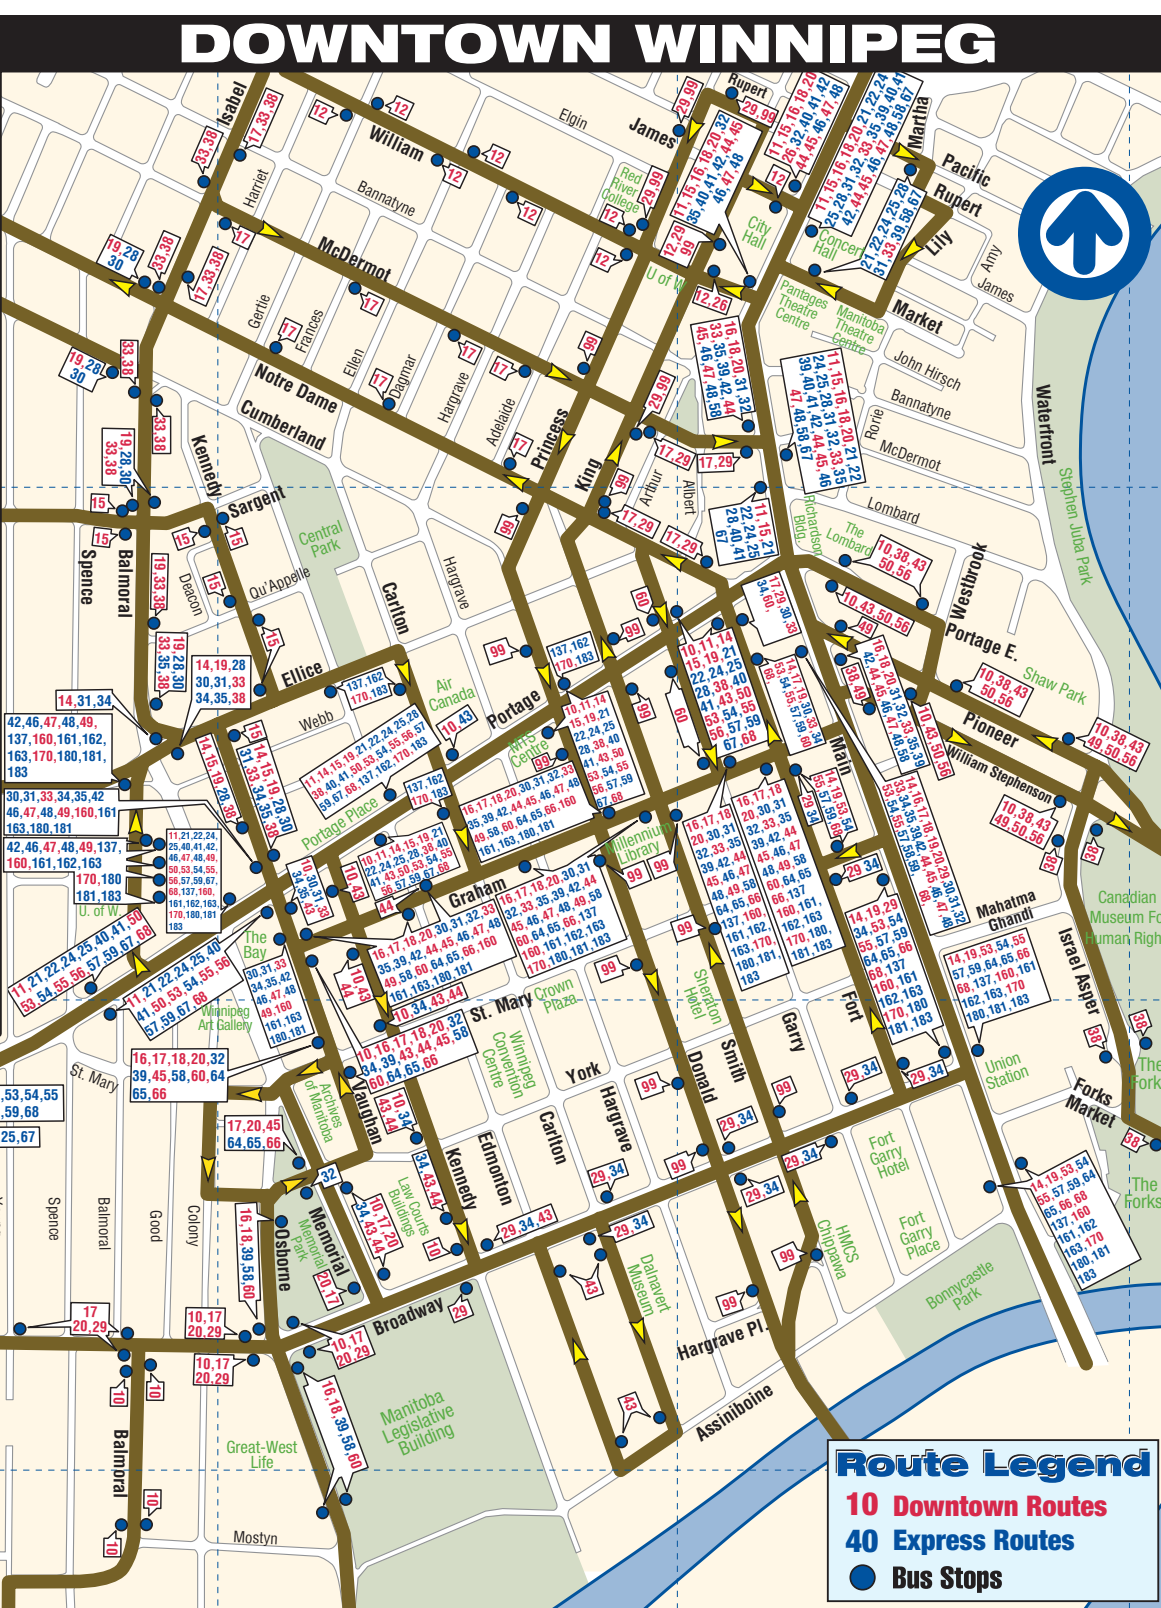

TRANSITWAY ROUTES

137 Richmond Super Express	170 Richmond (Evenings, Sundays)	64 Lindenwoods Express
160 Pembina Express	180 Industrial Express	65 Grant Express
161 University Super Express	181 Whyte Ridge Express	66 Grant
162 Richmond Express	183 Richmond West Express	
163 Waverley Heights Express	185 Osborne Village Express	

CROSTOWN ROUTES

75 Crosstown East	77 Crosstown North	78 Crosstown West

SUBURBAN ROUTES

51 (St. Vital-U of M)	85 (Kildonan Pt-N. Kildonan)	92 (Kildonan Pt-Lakeside Meadows)
71 Arlington	86 (Whyte Ridge-Pembina)	93 (St. Vital Centre-S. St. Vital)
72 (Richmond West-U of M)	87 (Kildonan Pt-S. Transcona)	94 (Fort Garry-Kenaston)
76 (St. Vital-U of M)	88 (Scottia-Cathedral-Inkster Park)	95 (Riverview-Tuxedo)
79 Charleswood	89 (Kildonan Pt-N. Transcona)	96 (St. Vital Centre-Southdale)
82 (Grace Hosp-Unity)	90 (Chief Peguis-N. Transcona)	97 (Pt. Douglas-Inkster Park)
83 (Unity-Strauss Dr)	91 (Kilarey-St. Norbert)	98 (Grace Hosp.-Westdale)
84 (Whyte Ridge-Pembina)		

DART ROUTES

101 DART (St. Amant)	109 DART (St. Norbert)
102 DART (Southdale)	110 DART (St. Boniface)