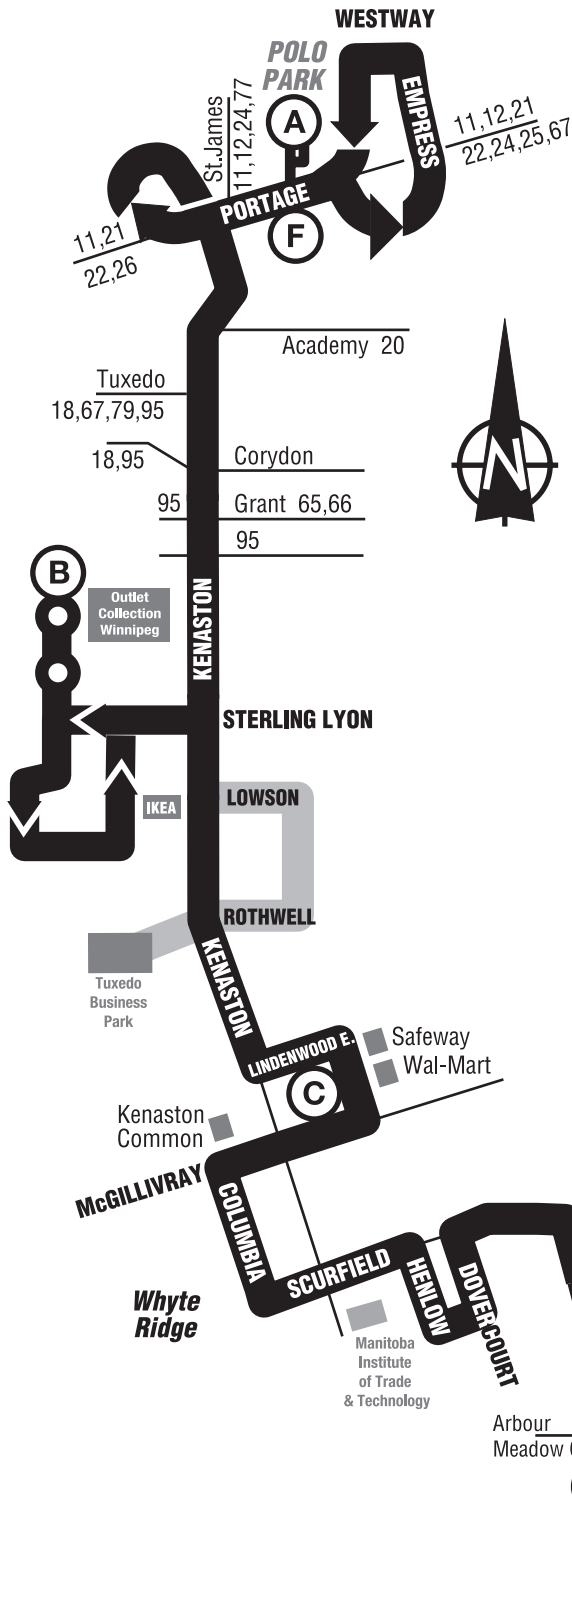

Kenaston

Polo Park
University of Manitoba

LEGEND

— Intersecting Bus Routes

(A) Timing points (refer to schedule)

06:00-09:00, 15:30-19:00 Weekdays

Bus times may vary from schedules due to traffic, weather or unforeseen circumstances.