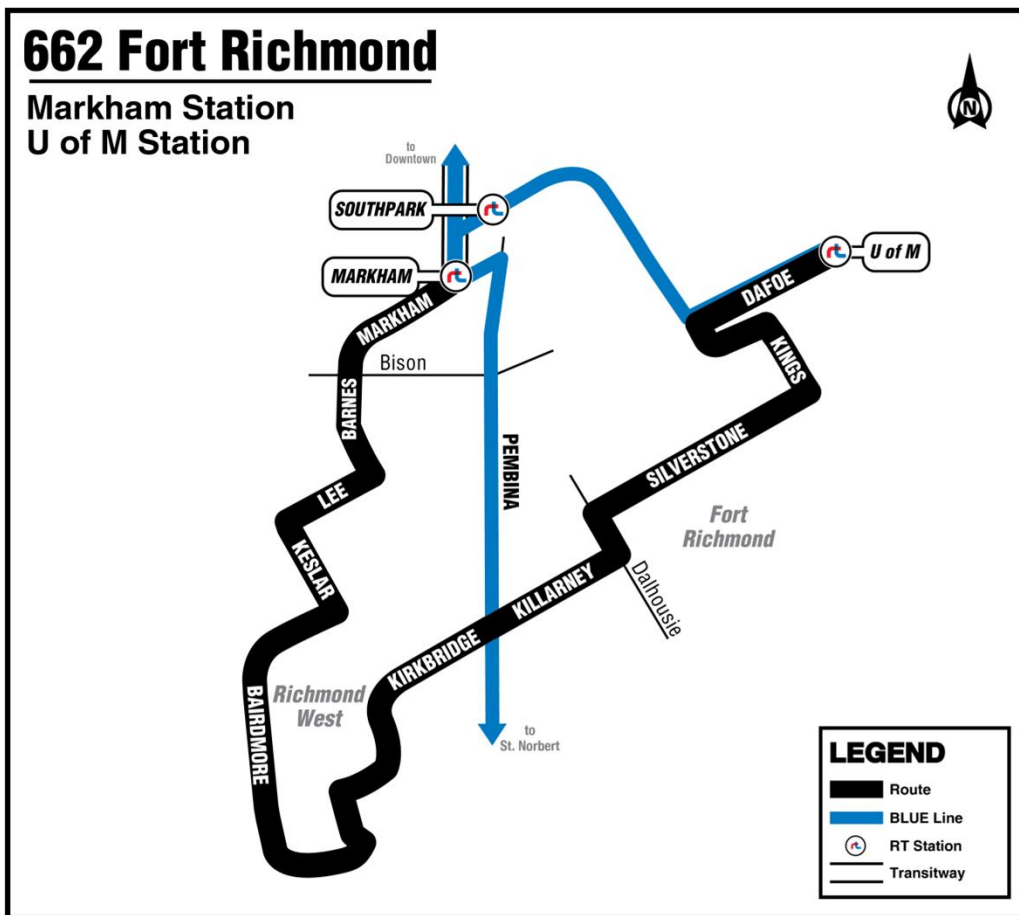

## Markham Station U of M Station

### Proposed service span:

	First Bus:	Last Bus:
Weekday	6:00 a.m.	11:00 p.m.
Saturday	6:00 a.m.	11:00 p.m.
Sunday	-	-

### Proposed frequency:

	Peak	Midday	Evening	Late Night
Weekday	20 min	35 min	35 min	35 min
	Morning	Afternoon	Evening	Late Night
Saturday	35 min	35 min	35 min	35 min
Sunday	-	-	-	-

\* For discussion purposes only. Routes and frequencies are not final and subject to change.