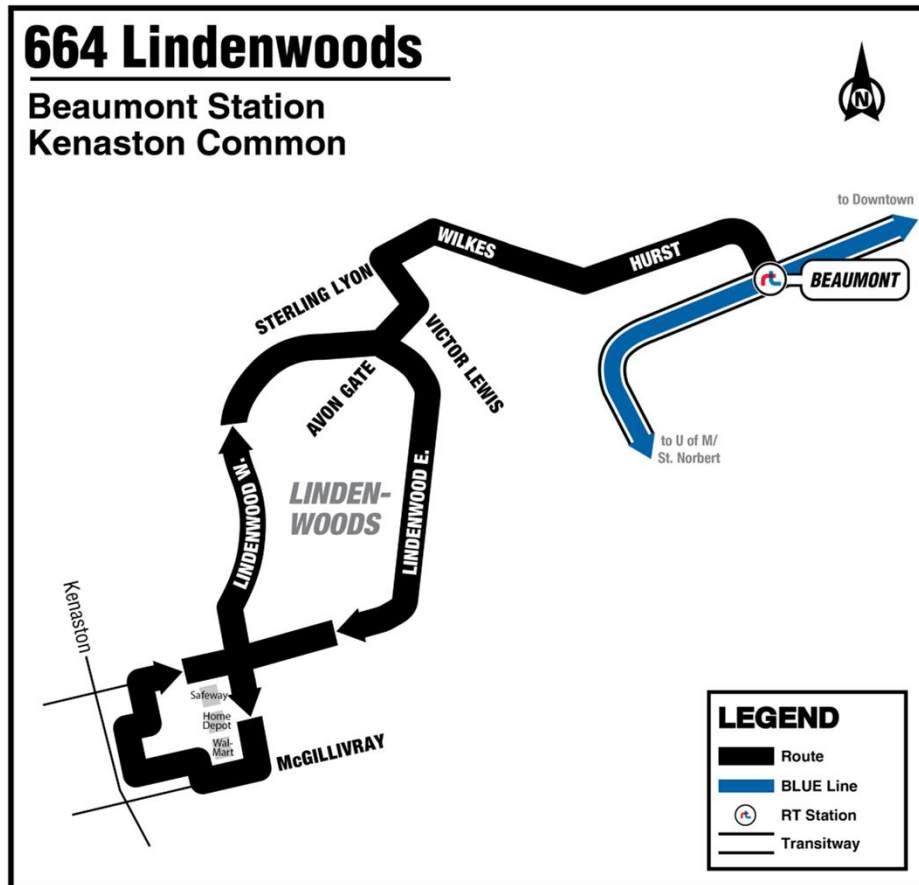

# 664

## Beaumont Station Kenaston Common

### Proposed service span:

	First Bus:	Last Bus:
Weekday	6:00 a.m.	11:00 p.m.
Saturday	6:00 a.m.	11:00 p.m.
Sunday	10:00 a.m.	7:00 p.m.