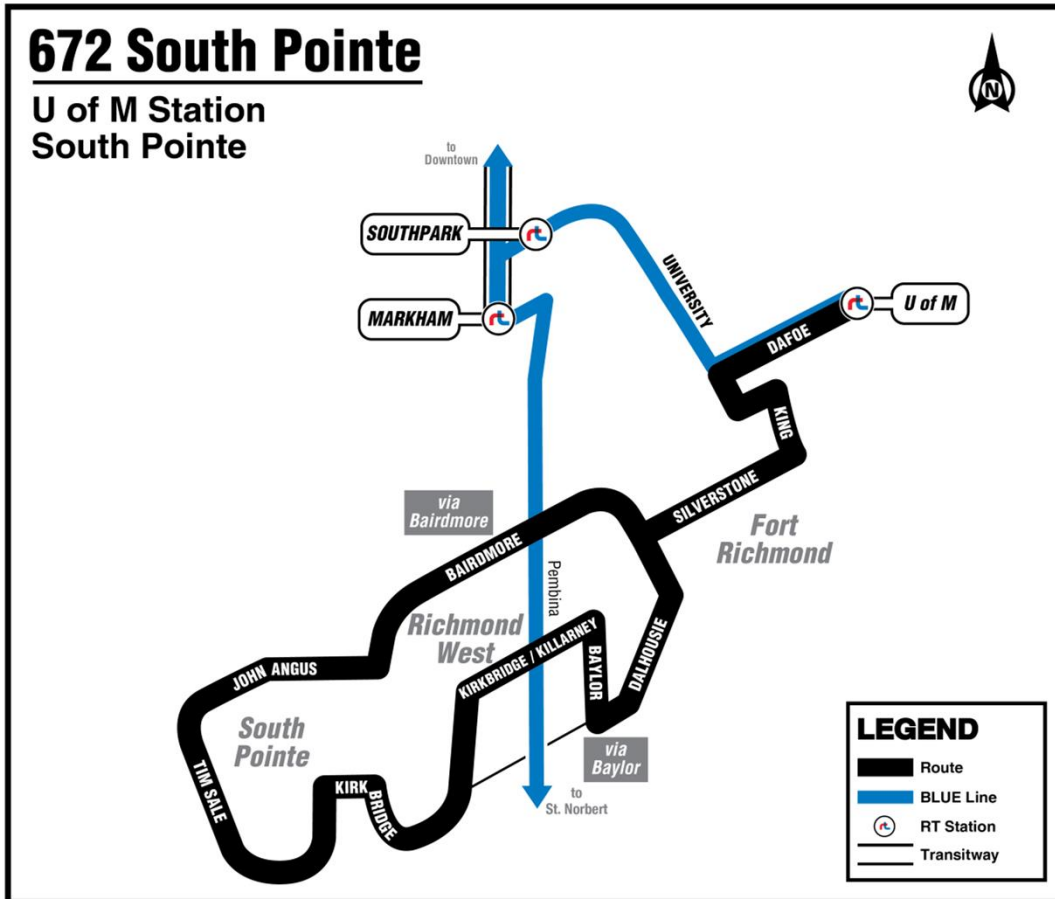

# 672

## U of M Station South Pointe

### Proposed service span:

	First Bus:	Last Bus:
Weekday	6:00 a.m.	1:00 a.m.
Saturday	6:00 a.m.	11:00 p.m.
Sunday	10:00 a.m.	7:00 p.m.

### Proposed frequency:

	Peak	Midday	Evening	Late Night
Weekday	10 min	20 min	25 min	30 min

	Morning	Afternoon	Evening	Late Night
Saturday	30 min	30 min	30 min	30 min
Sunday	40 min	40 min	40 min	40 min

\* For discussion purposes only. Routes and frequencies are not final and subject to change.