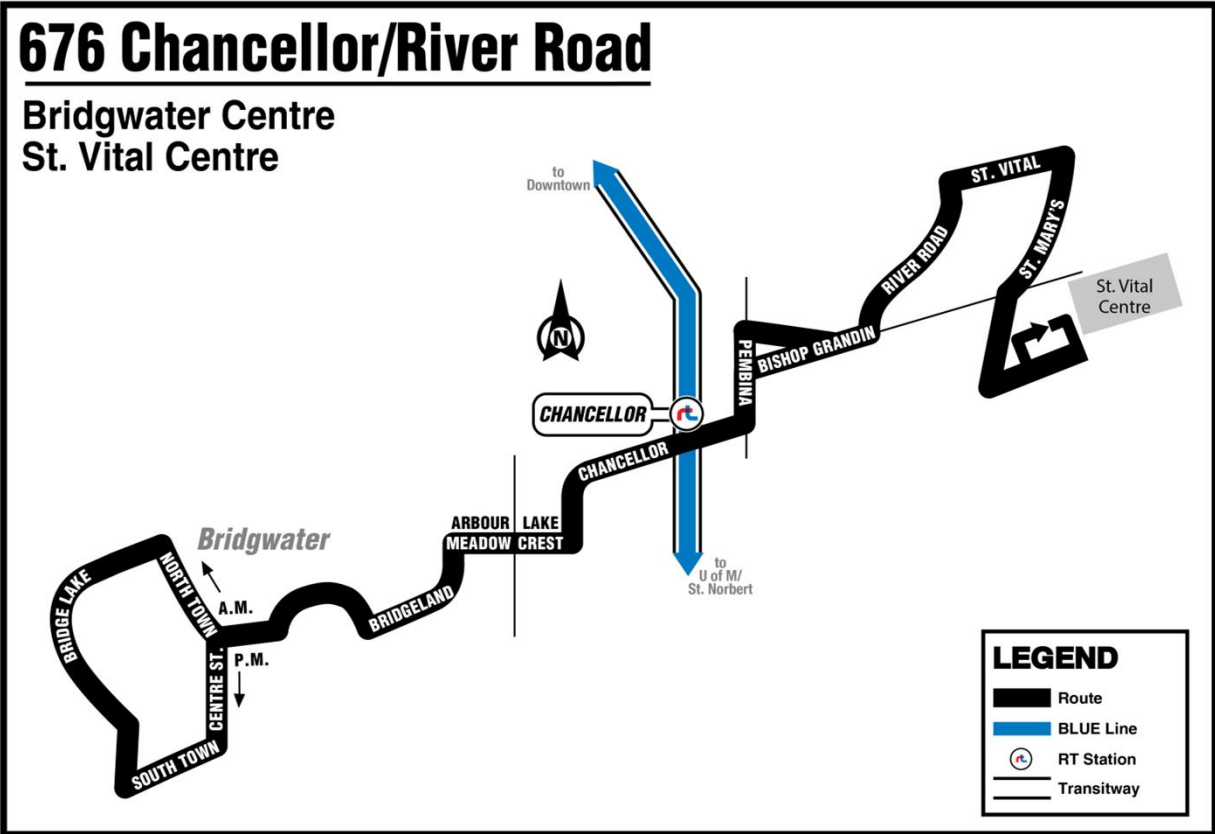

676

Bridgwater Centre St. Vital Centre

Proposed service span:

	First Bus:	Last Bus:
Weekday	6:00 a.m.	2:00 a.m.
Saturday	6:00 a.m.	2:00 a.m.
Sunday	7:00 a.m.	12:00 a.m.

Proposed frequency:

	Peak	Midday	Evening	Late Night
Weekday	20 min	45 min	45 min	45 min