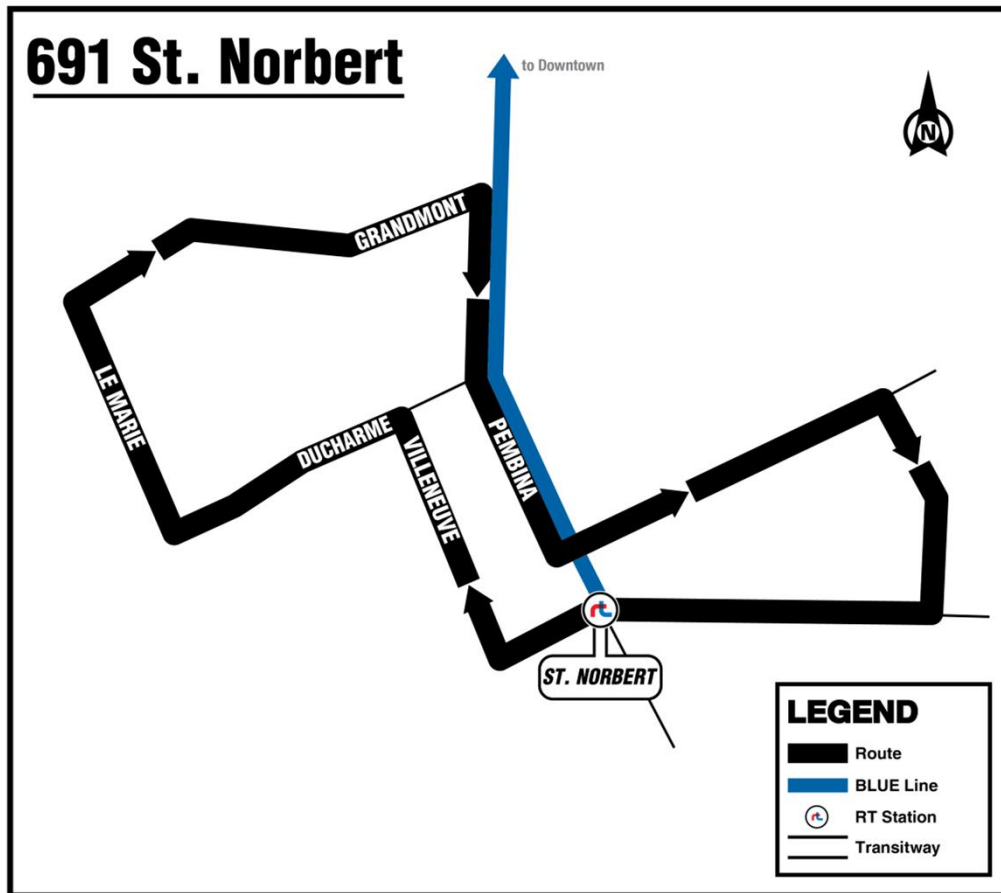

# 691

## St. Norbert

### Proposed service span:

	First Bus:	Last Bus:
Weekday	6:00 a.m.	2:00 a.m.
Saturday	6:00 a.m.	2:00 a.m.
Sunday	7:00 a.m.	12:00 a.m.

### Proposed frequency:

	Peak	Midday	Evening	Late Night
Weekday	20 min	40 min	40 min	40 min

	Morning	Afternoon	Evening	Late Night
Saturday	40 min	40 min	40 min	40 min
Sunday	40 min	40 min	40 min	40 min

\* For discussion purposes only. Routes and frequencies are not final and subject to change.