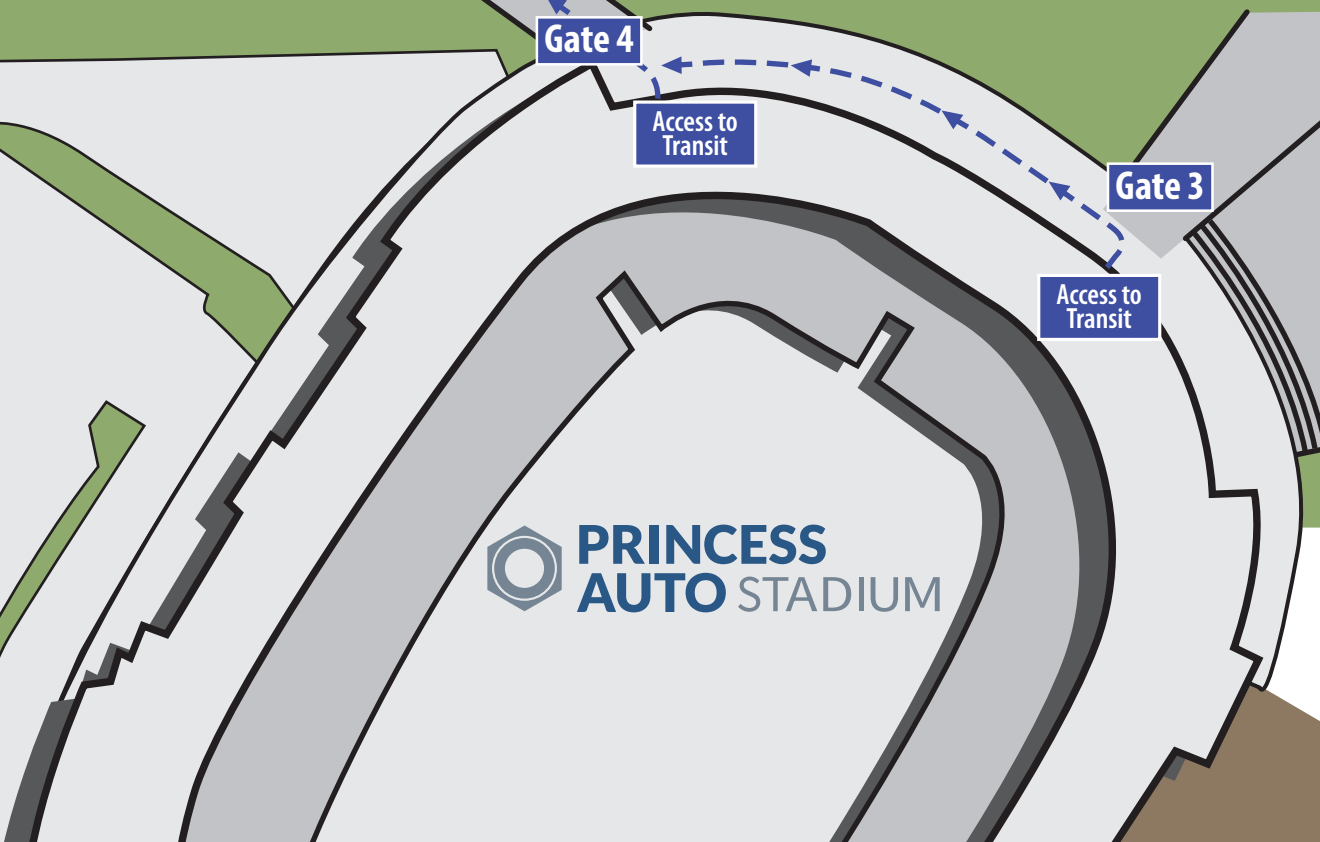

STADIUM STATION

STADIUM STATION

KEN PLOEN WAY

CHANCELLOR MATHESON ROAD