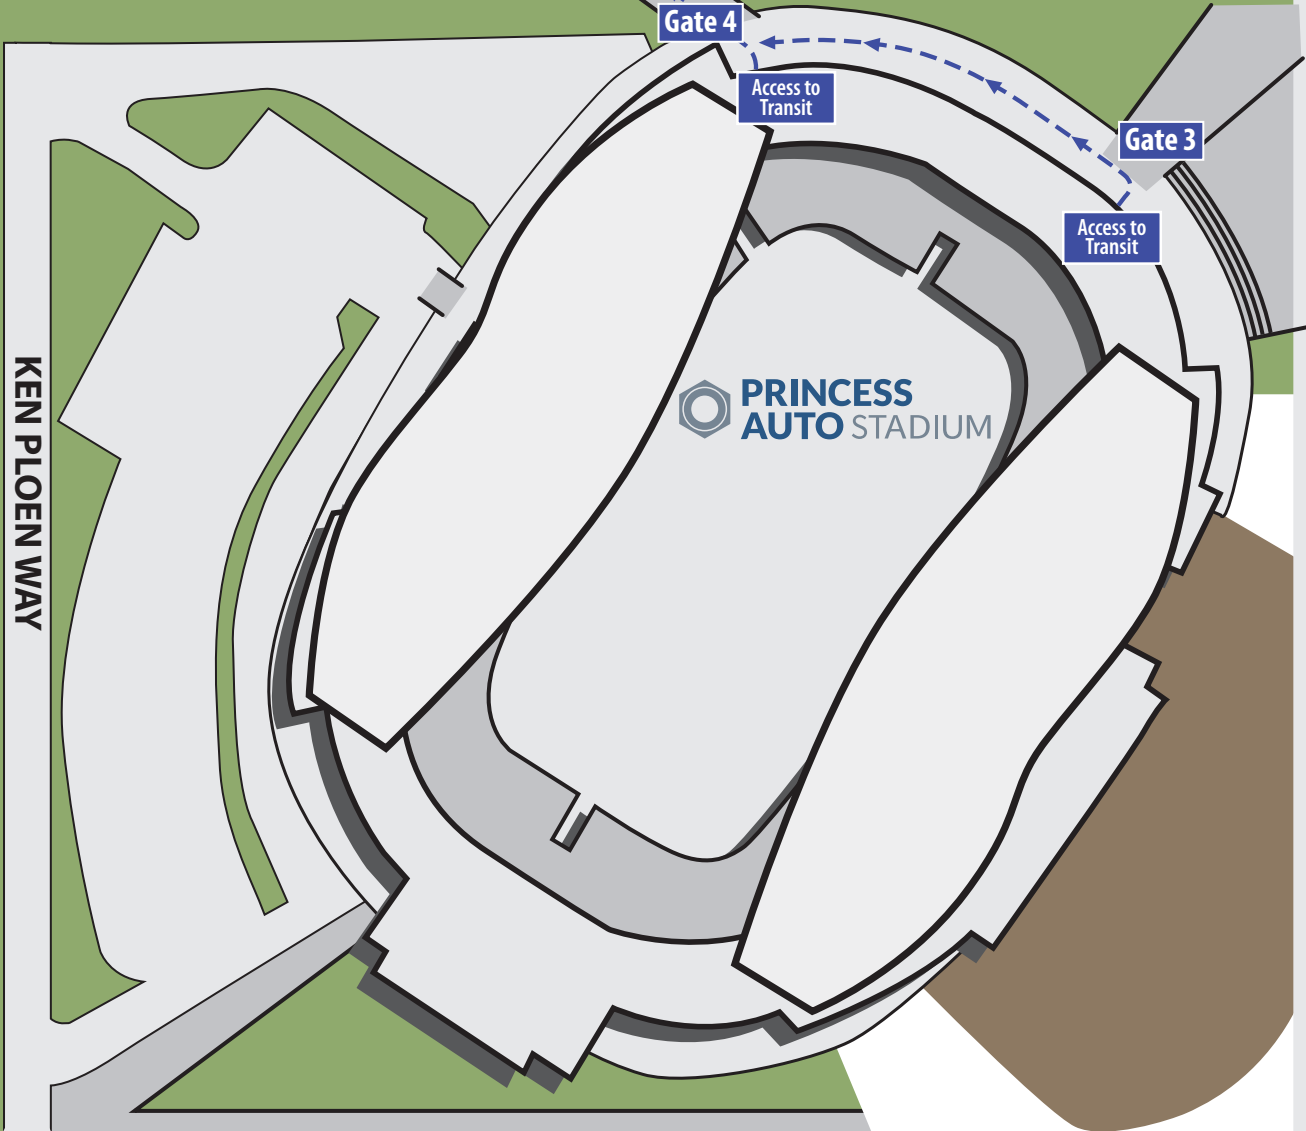

STADIUM STATION

STADIUM STATION

KEN PLOEN WAY

CHANCELLOR MATHESON ROAD