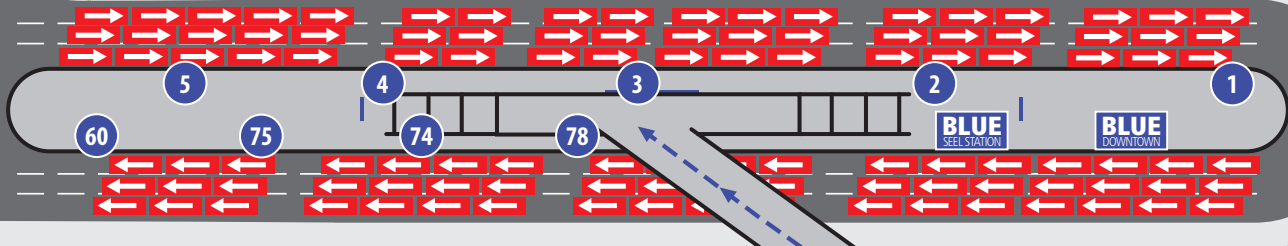

STADIUM STATION

STADIUM STATION

KEN PLOEN WAY

CHANCELLOR MATHESON ROAD