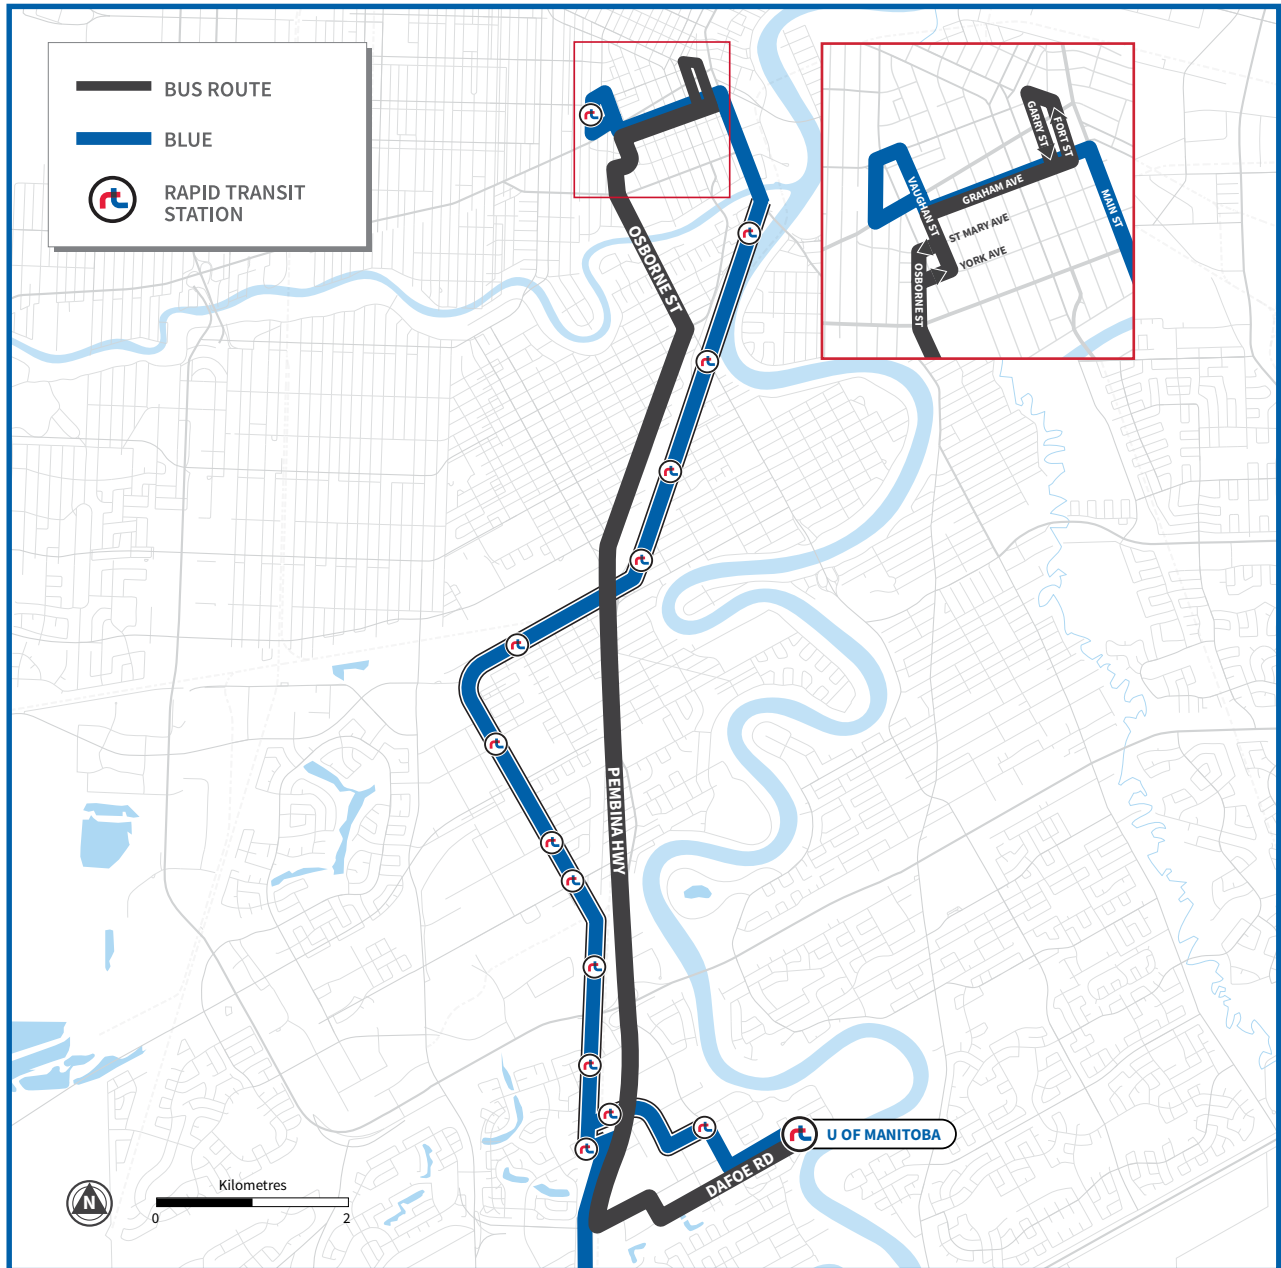

60 PEMBINA

Span of Service	Rush Hour 06:00-09:00/15:30-18:30	Midday 09:00-15:30	Evening 18:00-22:00	Late Night 22:00-02:00
Weekday 06:00-01:30	8-12 min	15 min	15 - 20 min	20 - 25 min
Span of Service	Morning 06:00-12:00	Afternoon 12:00-17:00	Evening 17:00-21:00	Late Night 21:00-02:00
Saturday 06:00-01:30	20-25 min			
Sunday 06:30-24:30	25-30 min			