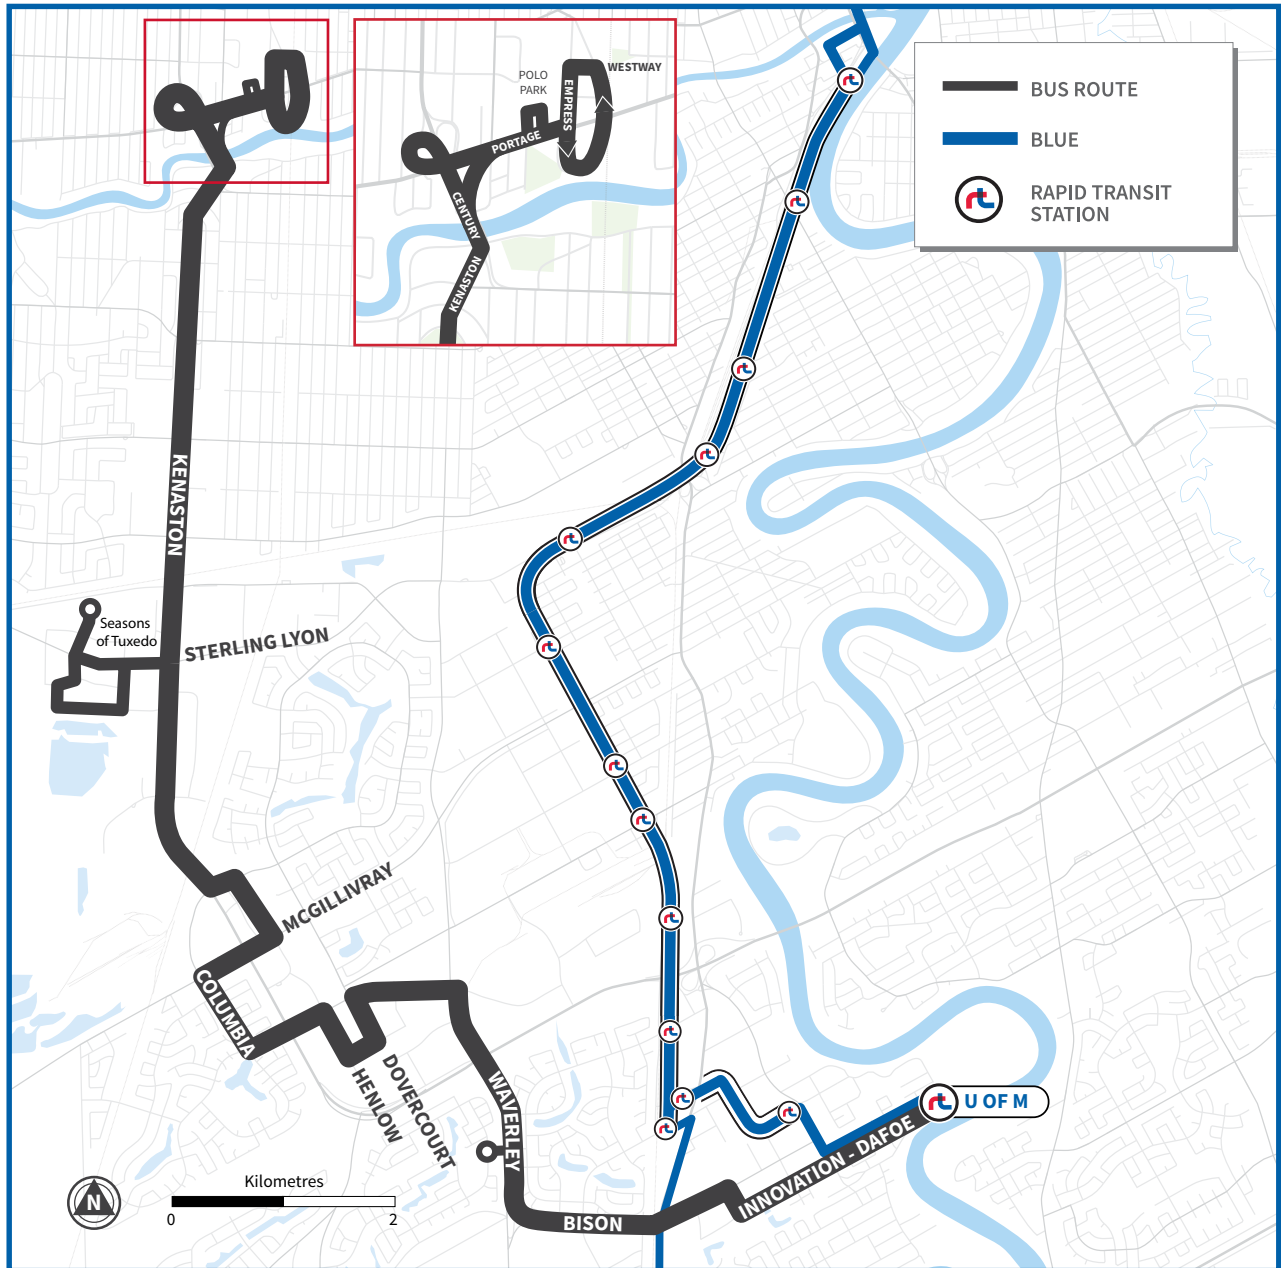

74 KENASTON

Span of Service	Rush Hour 06:00-09:00/15:30-18:30	Midday 09:00-15:30	Evening 18:00-22:00	Late Night 22:00-02:00
Weekday 06:00-22:00	20-25 min	40-45 min		
Span of Service	Morning 06:00-12:00	Afternoon 12:00-17:00	Evening 17:00-21:00	Late Night 21:00-02:00
Saturday 07:00-20:00	60-65 min			Not in Service
Sunday 08:00-19:00	60-65 min			Not in Service