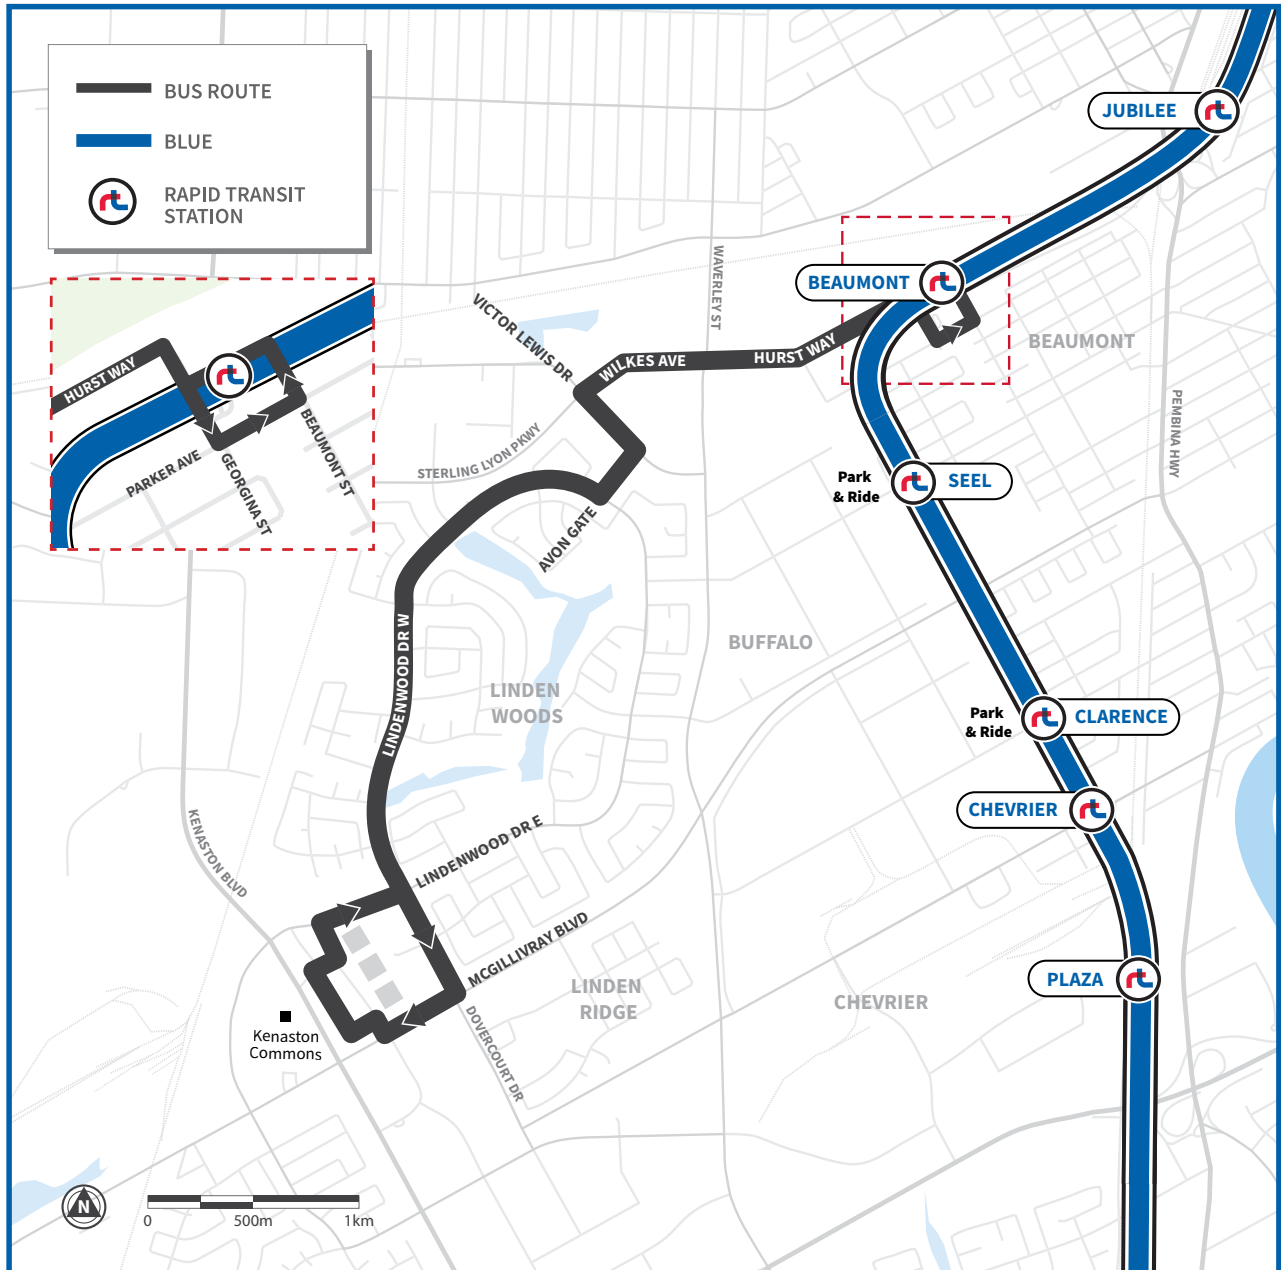

641 LINDEN WOODS WEST

Kenaston | Beaumont Station

Span of Service	Rush Hour 06:00-09:00/15:30-18:30	Midday 09:00-15:30	Evening 18:00-22:00	Late Night 22:00-02:00
Weekday 6:00-24:00	20 min	30-35 min		
Span of Service	Morning 06:00-12:00	Afternoon 12:00-17:00	Evening 17:00-21:00	Late Night 21:00-02:00
Saturday 08:00-22:30	30-35 min			
Sunday 10:00-19:00	30-35 min			Not in Service