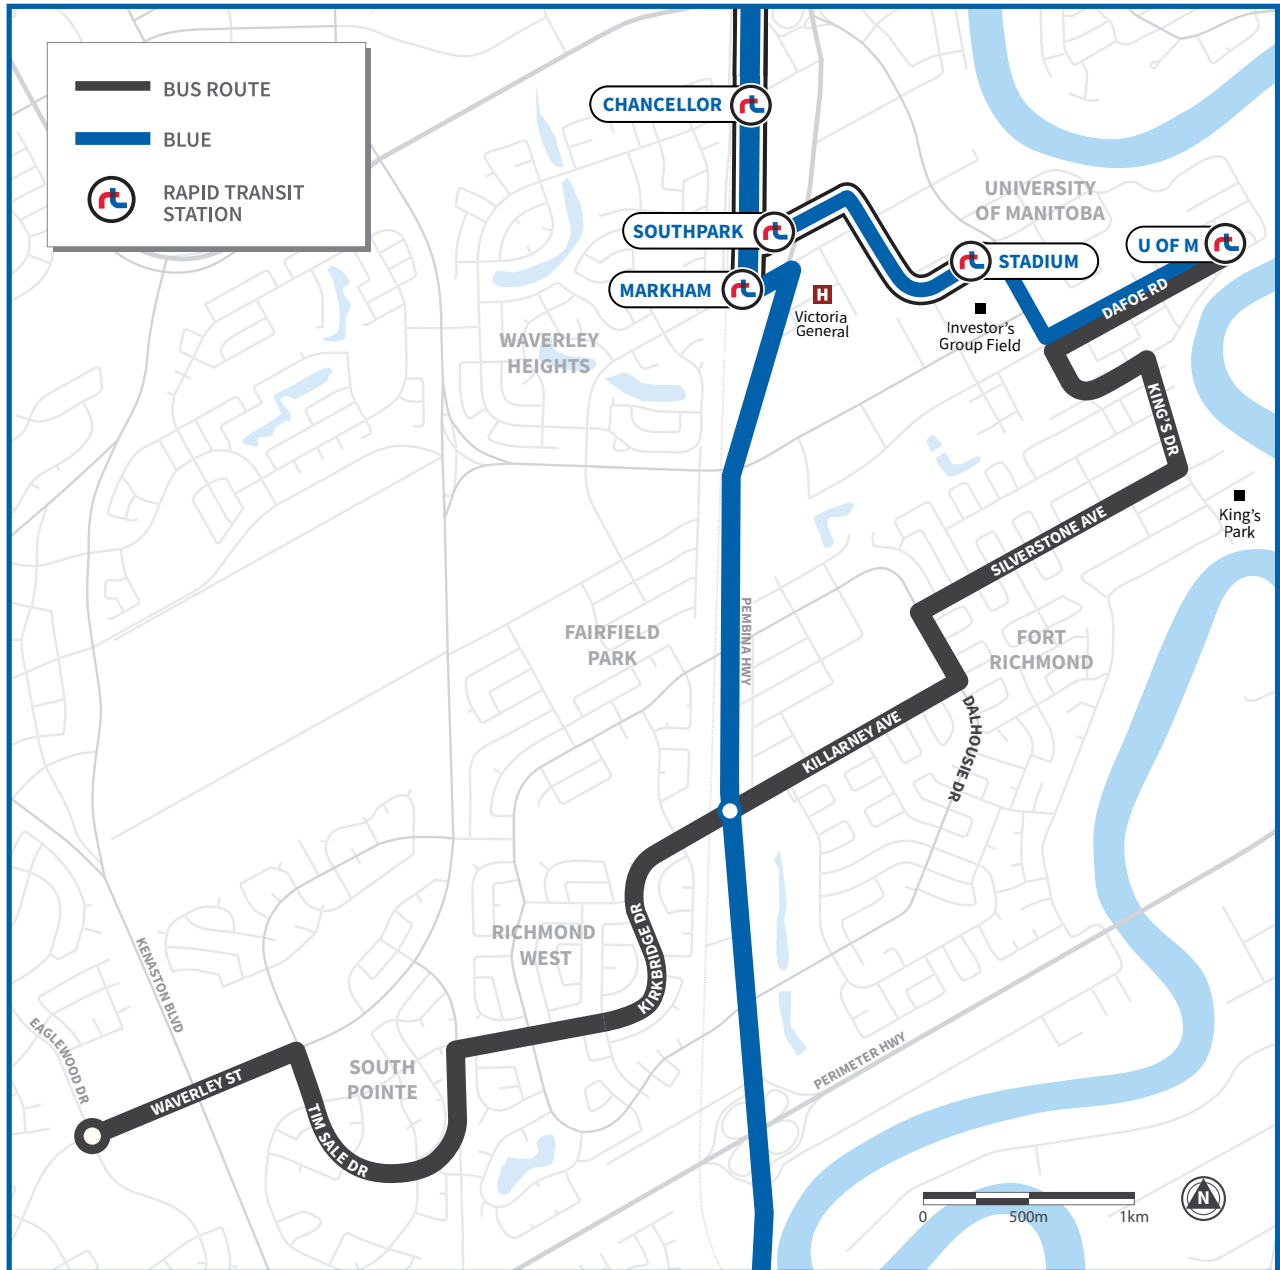

672 KILLARNEY

Prairie Pointe | University of Manitoba

Span of Service	Rush Hour 06:00-09:00/15:30-18:30	Midday 09:00-15:30	Evening 18:00-22:00	Late Night 22:00-02:00
Weekday 6:30-23:00	15 min	25 min		50 min
Span of Service	Morning 06:00-12:00	Afternoon 12:00-17:00	Evening 17:00-21:00	Late Night 21:00-02:00
Saturday 06:30-22:00		25 min		50 min
Sunday 09:00-19:00		25 min		Not in Service