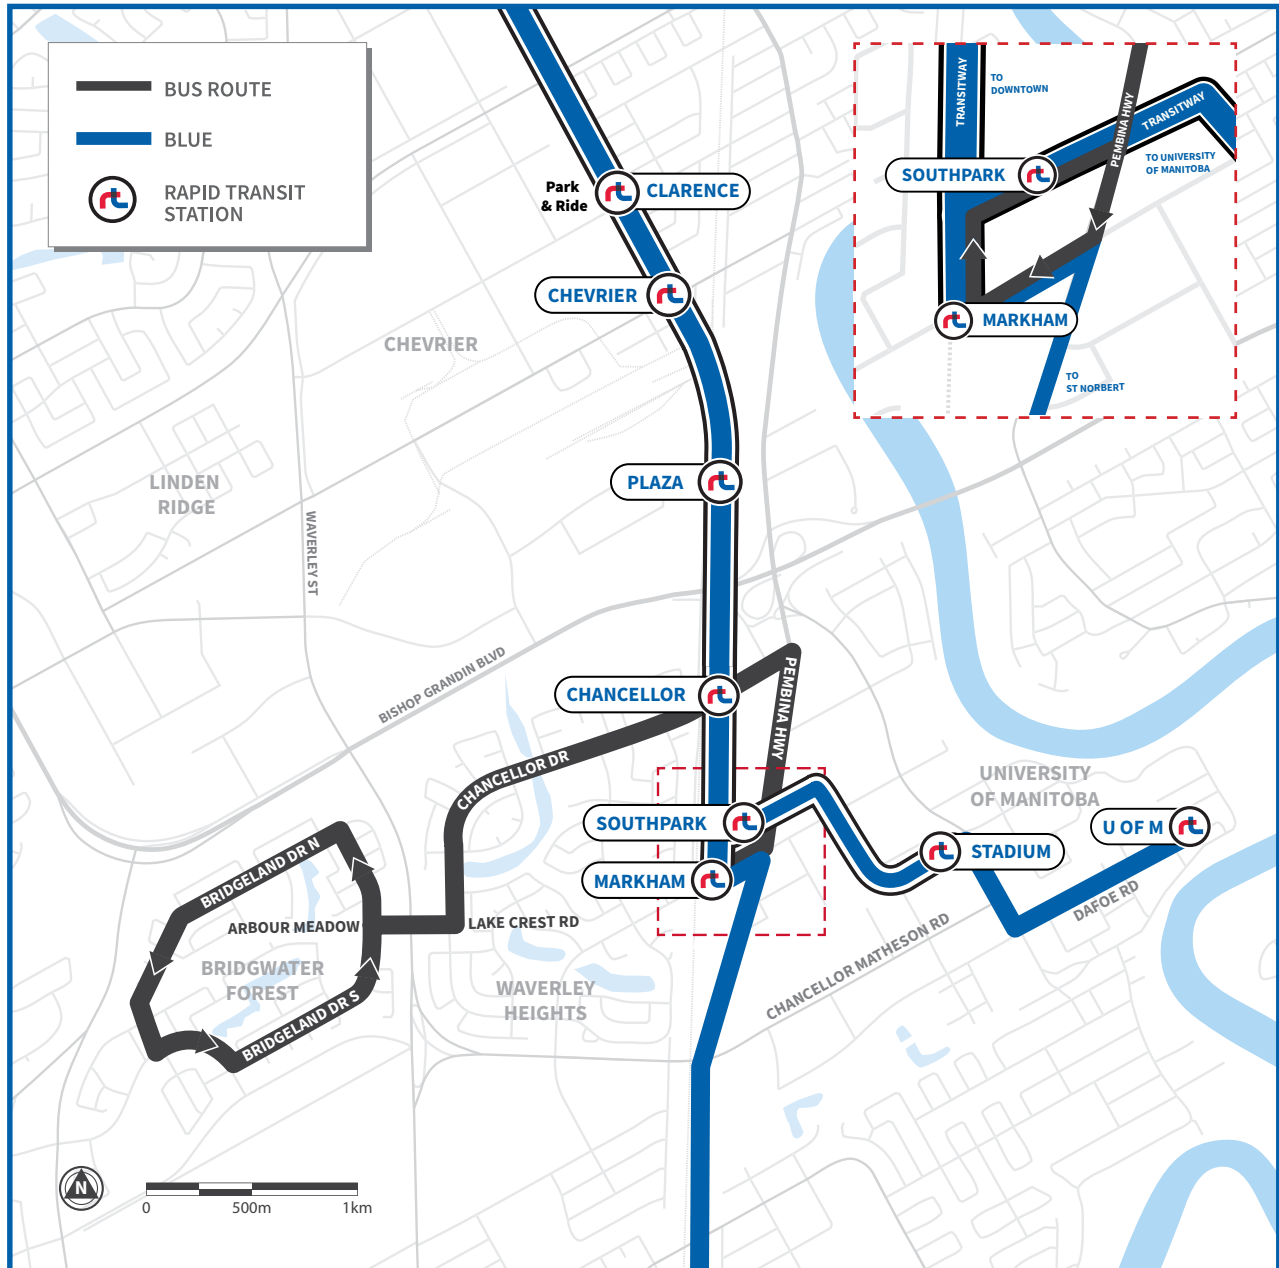

# 693 WAVERLEY HEIGHTS

Bridgwater Forest | Markham Station

## BRIDGWATER FOREST TO MARKHAM STATION

Span of Service	Rush Hour 06:00-09:00	Midday 09:00-15:30	Rush Hour 15:30-18:30	Evening 18:00-22:00	Late Night 22:00-02:00
Weekday Only 6:00-19:00	10 min	No Service	20 min	Not in Service	

## MARKHAM STATION TO BRIDGWATER FOREST

Span of Service	Rush Hour 06:00-09:00	Midday 09:00-15:30	Rush Hour 15:30-18:30	Evening 18:00-22:00	Late Night 22:00-02:00
Weekday Only 06:00-19:00	20 min	No Service	10 min	Not in Service	