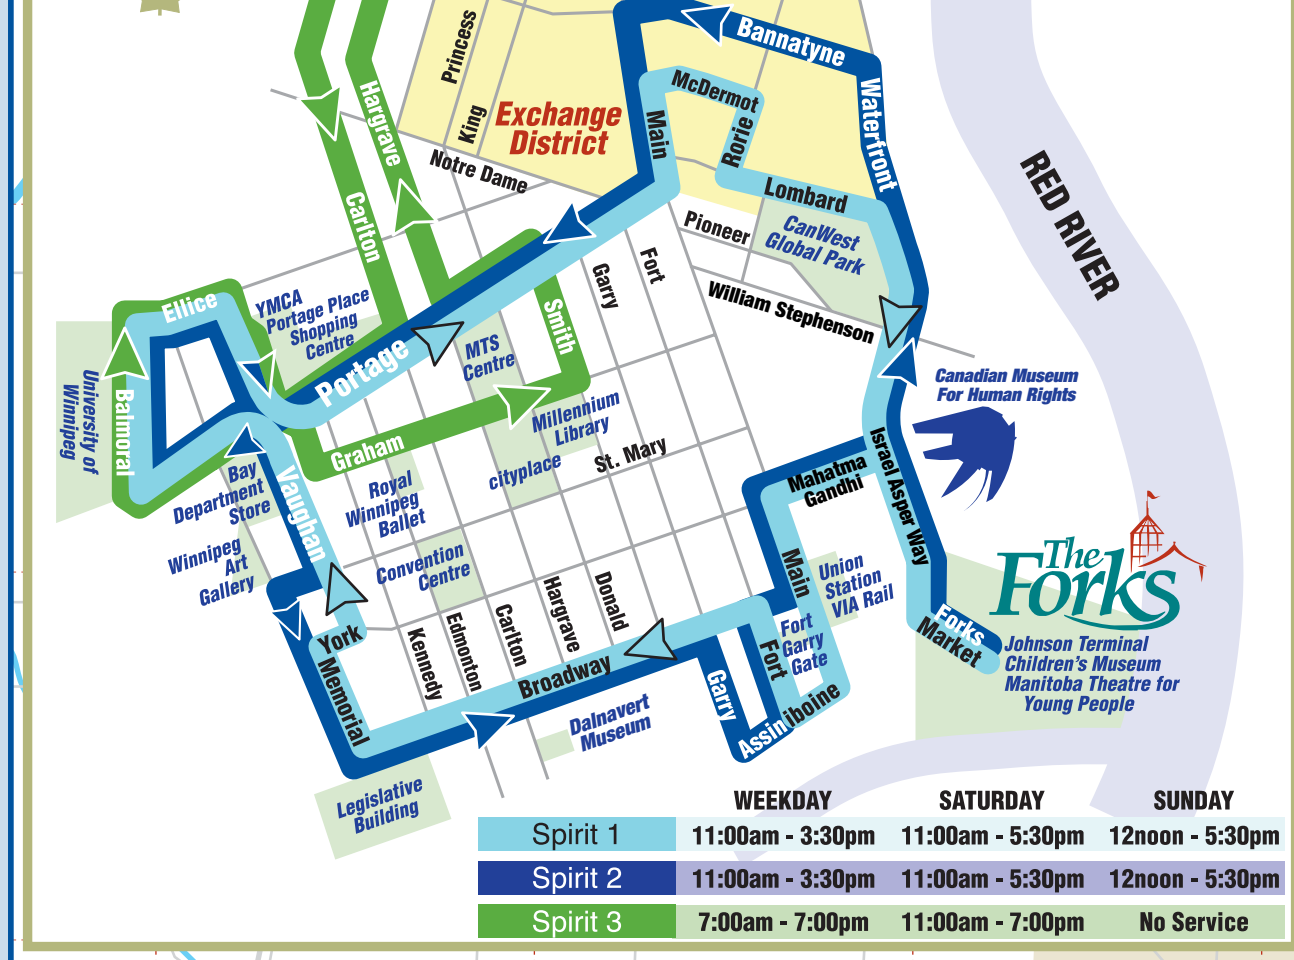

Winnipeg Transit System Map

The DOWNTOWN Spirit
FREE Bus Service
 Easy access service

	WEEKDAY	SATURDAY	SUNDAY
Spirit 1	11:00am - 3:30pm	11:00am - 5:30pm	12noon - 5:30pm
Spirit 2	11:00am - 3:30pm	11:00am - 5:30pm	12noon - 5:30pm
Spirit 3	7:00am - 7:00pm	11:00am - 7:00pm	No Service

TRANSITWAY ROUTES

137 Richmond Super Express	170 Richmond (Evenings, Sundays)	64 Lindenwoods Express
160 Pembina Express	180 Industrial Express	65 Grant Express
161 University Super Express	181 Whyte Ridge Express	66 Grant
162 Richmond Express	183 Richmond West Express	
163 Waverley Heights Express	185 Osborne Village Express	

LOCAL ON-STREET ROUTES:

- 60 PEMBINA
- 99 DOWNTOWN - MISERICORDIA - WINDERMERE

FEEDER ROUTES:

- 72 (RICHMOND WEST - U of M)
- 84 (WHYTE RIDGE - LINDENWOODS)
- 86 (WHYTE RIDGE - LINDENWOODS)
- 91 (ST. NORBERT)
- 94 (LINDENWOODS - KENASTON)
- 95 (MORLEY)

TRANSIT ROUTES USING QUEEN ELIZABETH WAY - WARSAW

- 64 LINDENWOODS EXPRESS
- 65 GRANT EXPRESS
- 66 GRANT

TRANSIT ROUTES USING QUEEN ELIZABETH WAY - JUBILEE

THROUGHOUT THE DAY, ALL DAYS OF THE WEEK:

- 160
- 162 (Weekday & Saturday Daytime)
- 170 (Weekday & Saturday Evenings, Sunday)