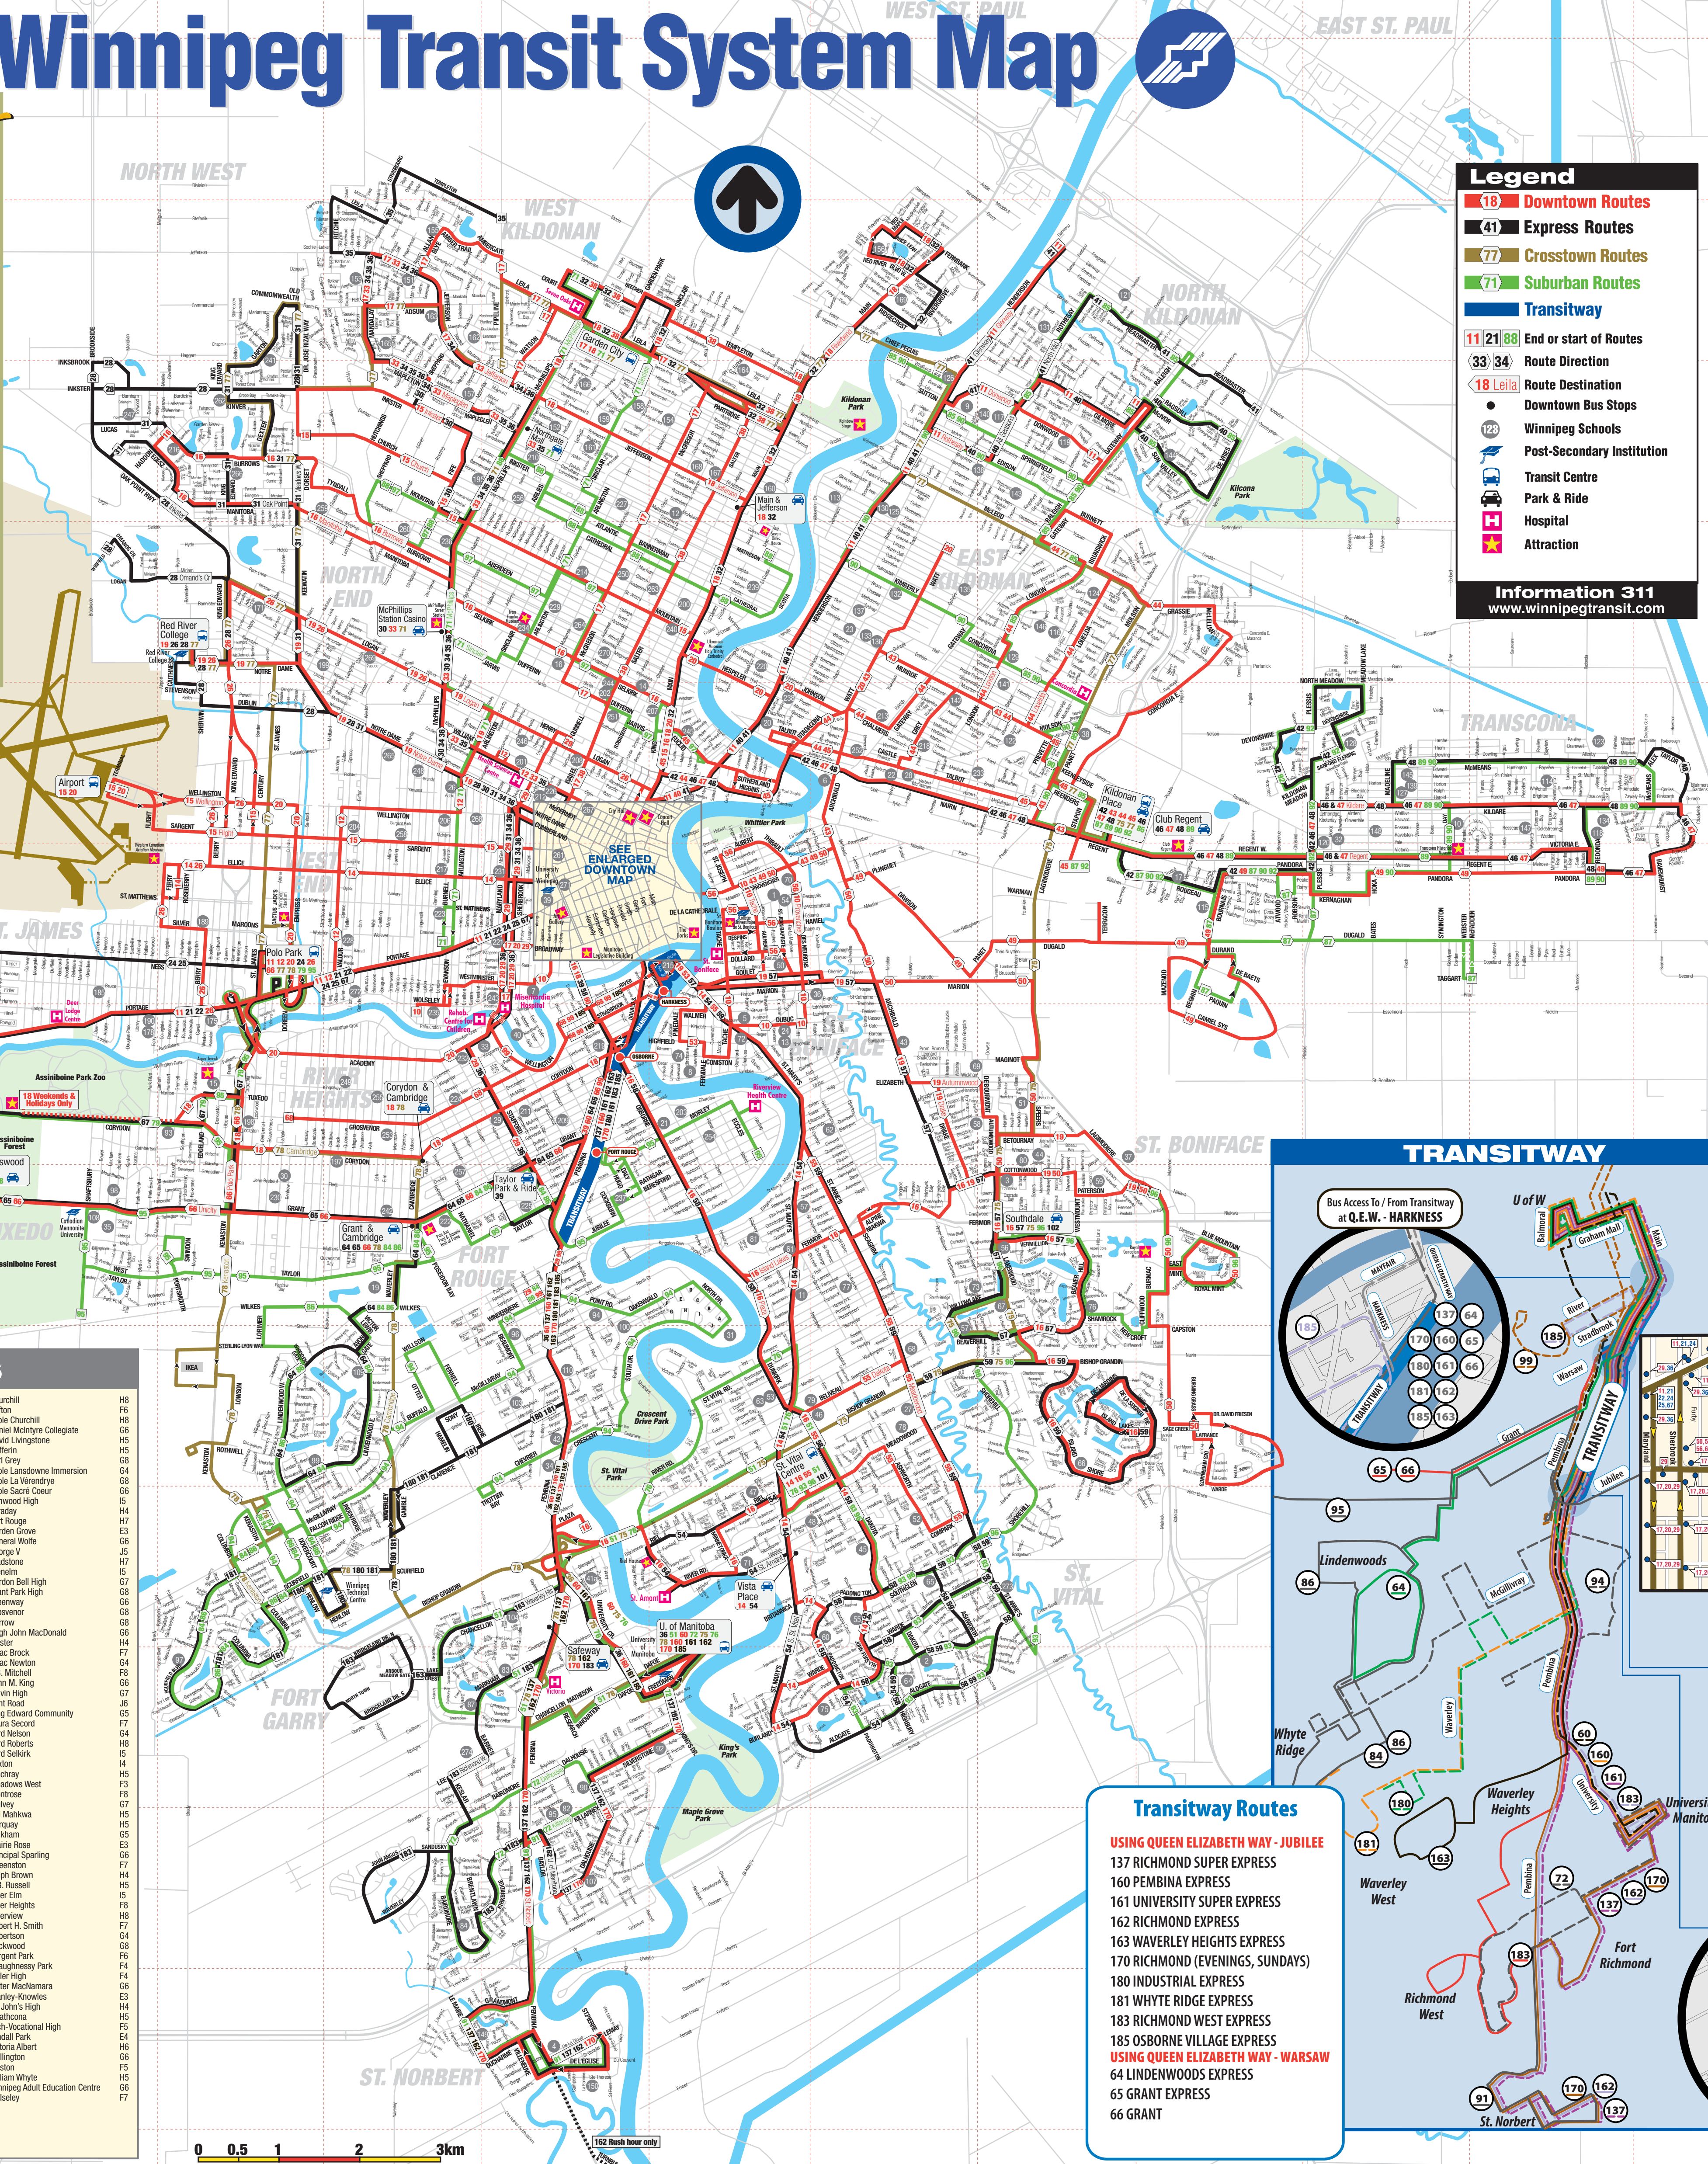

Winnipeg Transit System Map

The DOWNTOWN Spirit
FREE Bus Service
 Easy access service

	WEEKDAY	SATURDAY	SUNDAY
Spirit 1	11:00am - 3:30pm	11:00am - 5:30pm	12noon - 5:30pm
Spirit 2	11:00am - 3:30pm	11:00am - 5:30pm	12noon - 5:30pm
Spirit 3	7:00am - 7:00pm	11:00am - 7:00pm	No Service

Legend

- 18 Downtown Routes
- 41 Express Routes
- 77 Crosstown Routes
- 71 Suburban Routes
- Transitway
- 11 21 88 End or start of Routes
- 33 34 Route Direction
- 18 Leila Route Destination
- Downtown Bus Stops
- Winnipeg Schools
- Post-Secondary Institution
- Transit Centre
- Park & Ride
- Hospital
- Attraction

TRANSITWAY ROUTES

137 Richmond Super Express	170 Richmond (Evenings, Sundays)	64 Lindenwoods Express
160 Pembina Express	180 Industrial Express	65 Grant Express
161 University Super Express	181 Whyte Ridge Express	66 Grant
162 Richmond Express	183 Richmond West Express	
163 Waverley Heights Express	185 Osborne Village Express	

LOCAL ON-STREET ROUTES:

- 60 PEMBINA
- 99 DOWNTOWN - MISERICORDIA - WINDERMERE

FEEDER ROUTES:

- 72 (RICHMOND WEST - U of M)
- 84 (WHYTE RIDGE - LINDENWOODS)
- 86 (WHYTE RIDGE - LINDENWOODS)
- 91 (ST. NORBERT)
- 94 (LINDENWOODS - KENASTON)
- 95 (MORLEY)