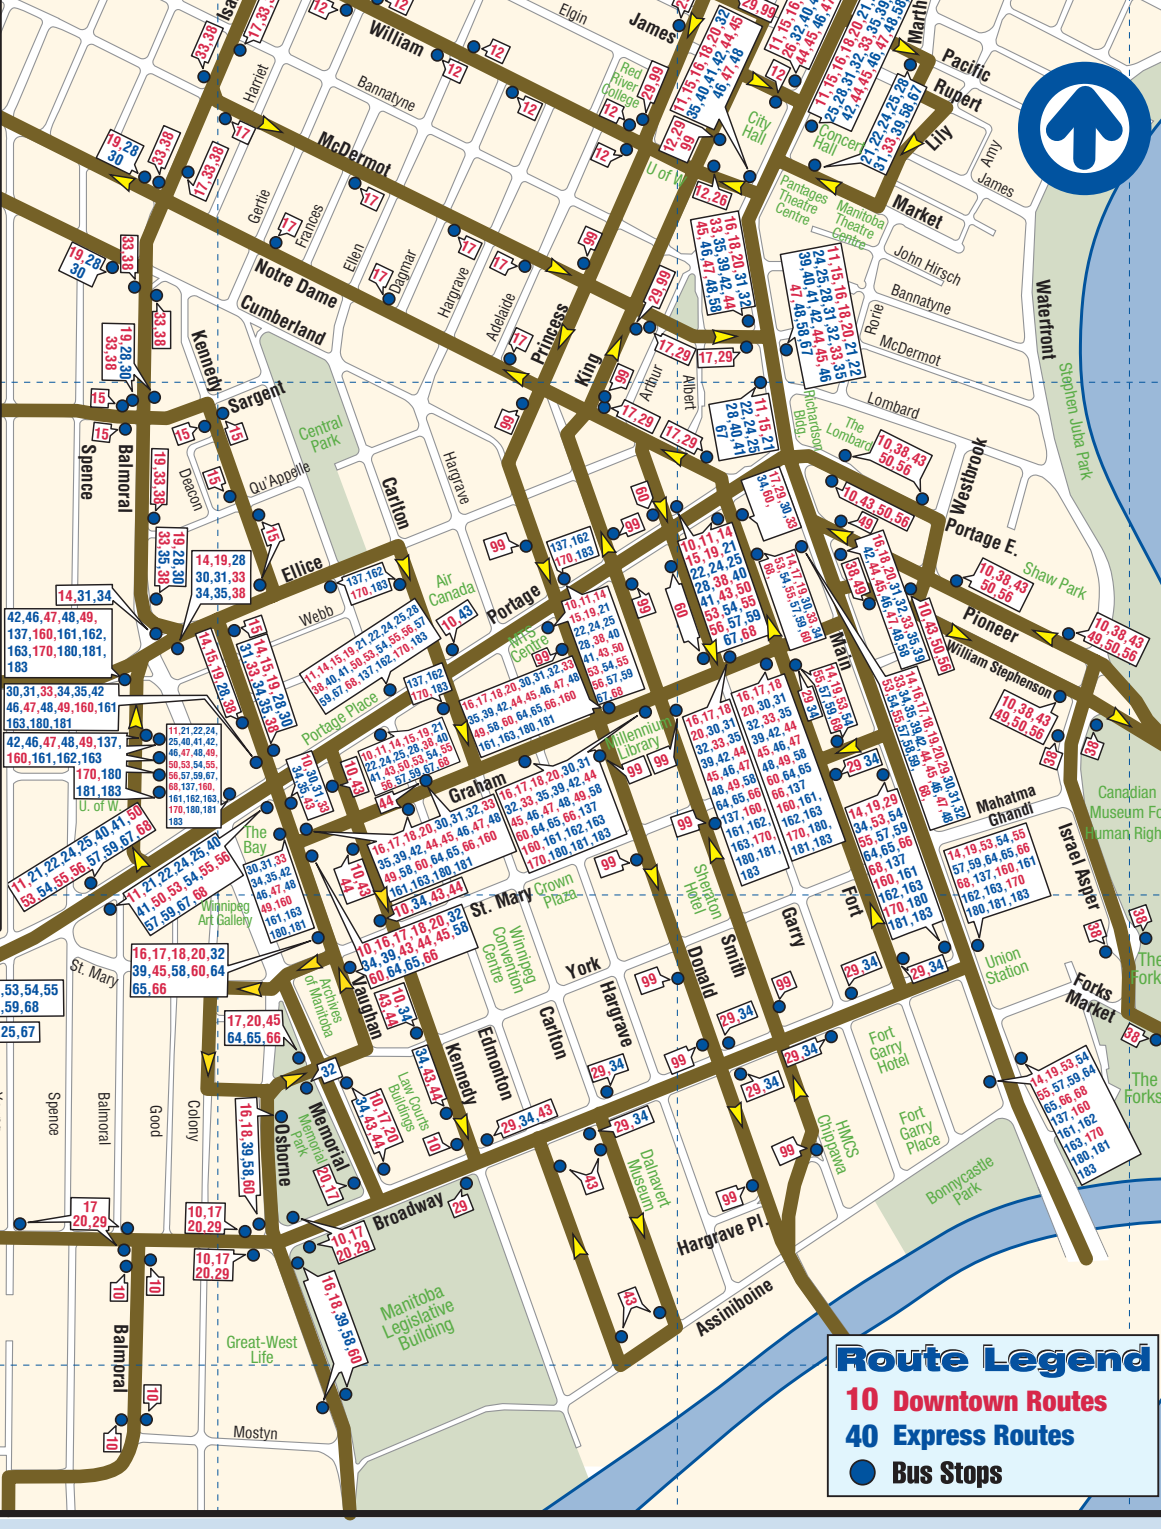

TRANSITWAY ROUTES

137 Richmond Super Express	170 Richmond (Evenings, Sundays)	64 Lindenwoods Express
160 Pembina Express	180 Industrial Express	65 Grant Express
161 University Super Express	181 Whyte Ridge Express	66 Grant
162 Richmond Express	183 Richmond West Express	
163 Waverley Heights Express	185 Osborne Village Express	

CROSTOWN ROUTES

75 Crosstown East	77 Crosstown North	78 Crosstown West
-------------------	--------------------	-------------------

SUBURBAN ROUTES

51 (St. Vital-U of M)	85 (Kildonan Pt-N. Kildonan)	92 (Kildonan Pt-Lakeside Meadows)
71 Arlington	86 (Whyte Ridge-Pembina)	93 (St. Vital Centre-S. St. Vital)
72 (Richmond West-U of M)	87 (Kildonan Pt-S. Transcona)	94 (Fort Garry-Kenaston)
76 (St. Vital-U of M)	88 (Scottia-Cathedral-Inkster Park)	95 (Riverview-Tuxedo)
79 Charleswood	89 (Kildonan Pt-N. Transcona)	96 (St. Vital Centre-Southdale)
82 (Grace Hosp-Unity)	90 (Chief Peguis-N. Transcona)	97 (Pt. Douglas-Inkster Park)
83 (Unity-Strauss Dr)	91 (Kilgarry-St. Norbert)	98 (Grace Hosp.-Westdale)
84 (Whyte Ridge-Pembina)		

DART ROUTES

101 DART (St. Amant)	109 DART (St. Norbert)
102 DART (Southdale)	110 DART (St. Boniface)

DOWNTOWN WINNIPEG

TRANSITWAY

Bus Access To / From Transitway at Q.E.W. - HARKNESS

TRANSITWAY

Bus Access To / From Transitway at WARSAW

TRANSIT ROUTES USING QUEEN ELIZABETH WAY - WARSAW

- 64 LINDENWOODS EXPRESS
- 65 GRANT EXPRESS
- 66 GRANT

TRANSIT ROUTES USING QUEEN ELIZABETH WAY - JUBILEE

THROUGHOUT THE DAY, ALL DAYS OF THE WEEK:

- 160
- 162 (Weekday & Saturday Daytime)
- 170 (Weekday & Saturday Evenings, Sunday)