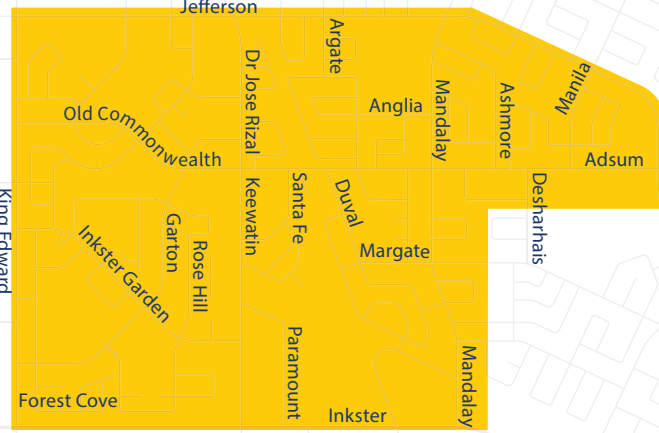

Route

103

On-Request Zone

0 0.25 0.5 1 Kilometer