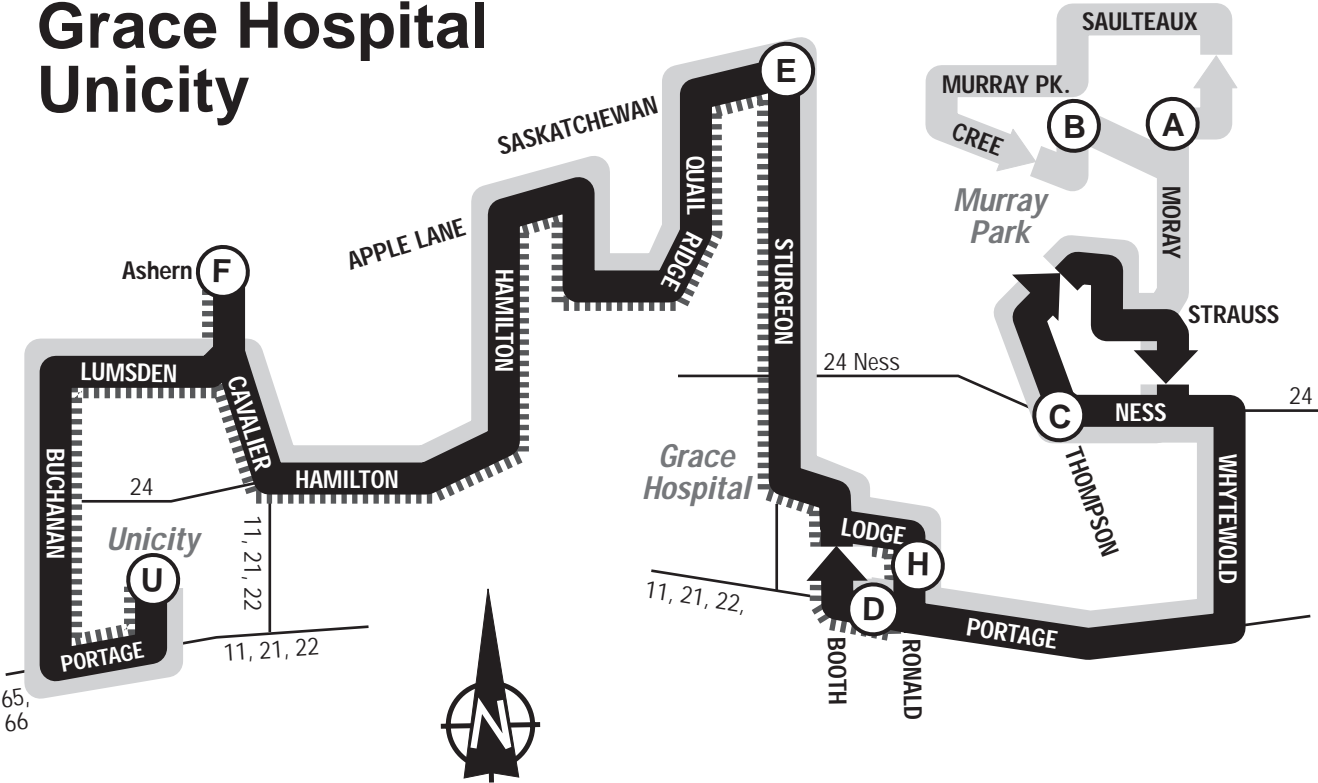

Murray Park Strauss Grace Hospital Unicity

KEY

-  Weekday & Saturday service only
-  Weekday Rush Hour Service only
-  Sunday / Holiday
-  Intersecting Bus Routes
-  Timing Points (refer to schedule)

SCHEDULE TIMES SUBJECT TO CHANGE WITHOUT NOTICE