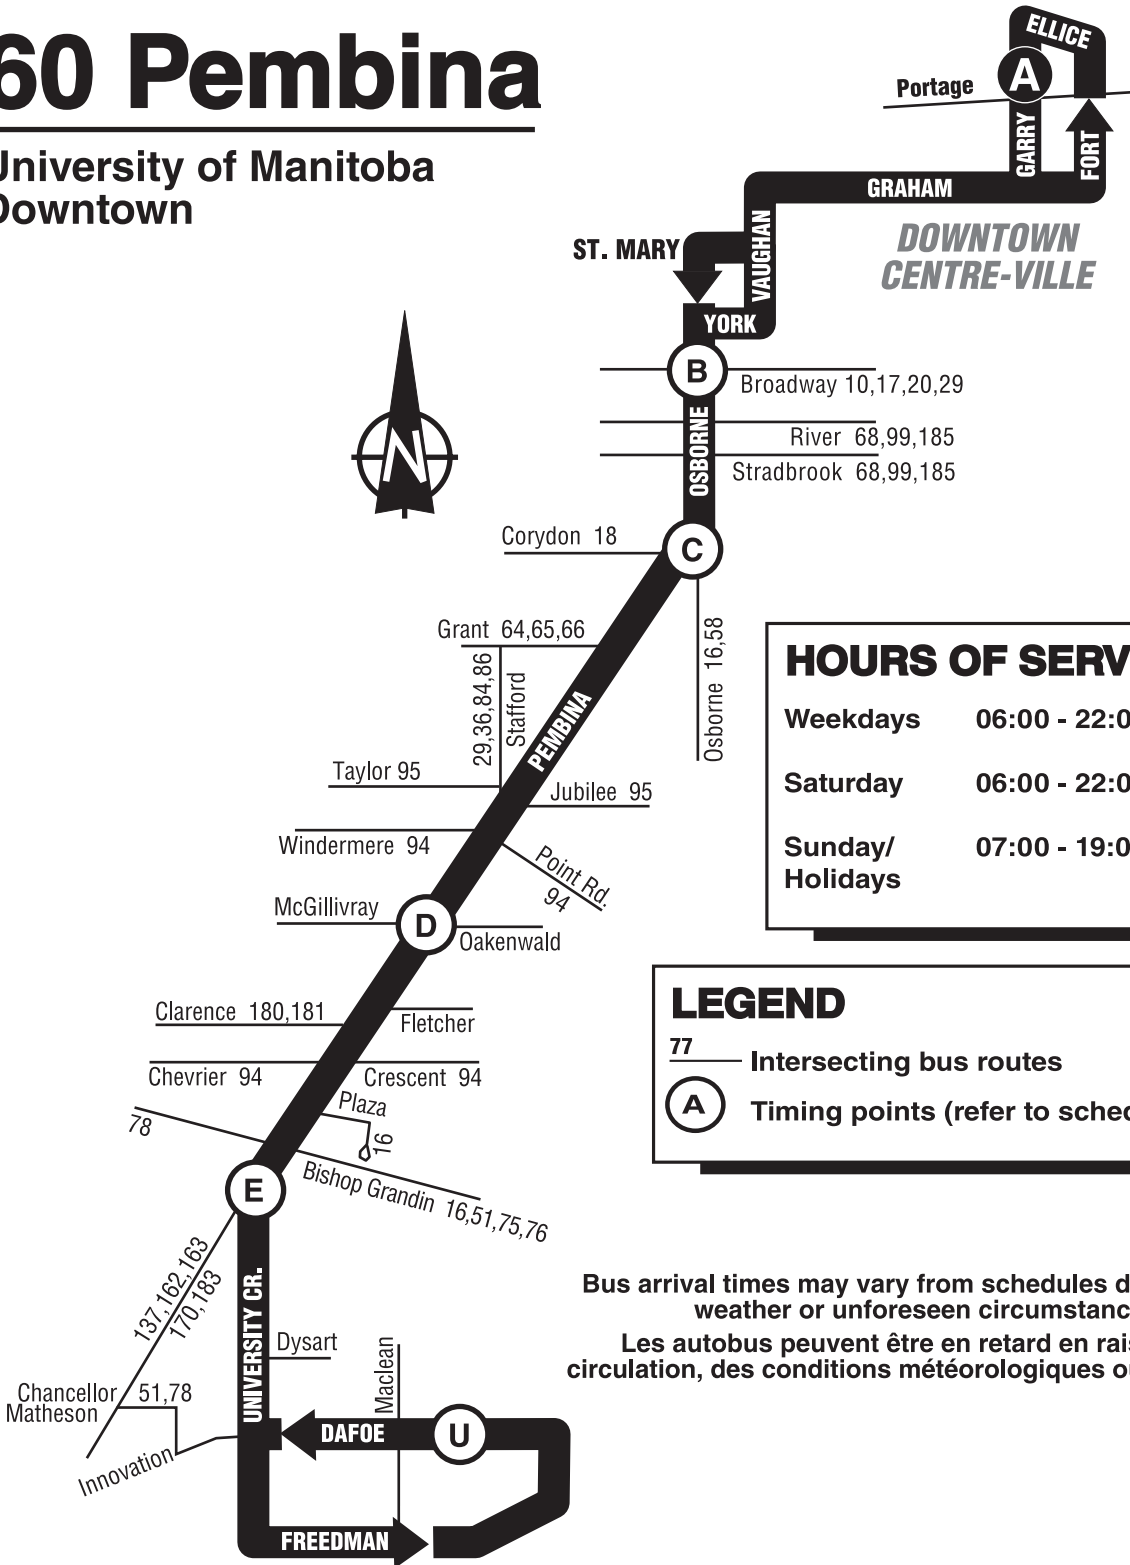

60 Pembina

University of Manitoba
Downtown

**DOWNTOWN
CENTRE-VILLE**

HOURS OF SERVICE

Weekdays	06:00 - 22:00
Saturday	06:00 - 22:00
Sunday/ Holidays	07:00 - 19:00

LEGEND

- Intersecting bus routes
- Timing points (refer to schedule)