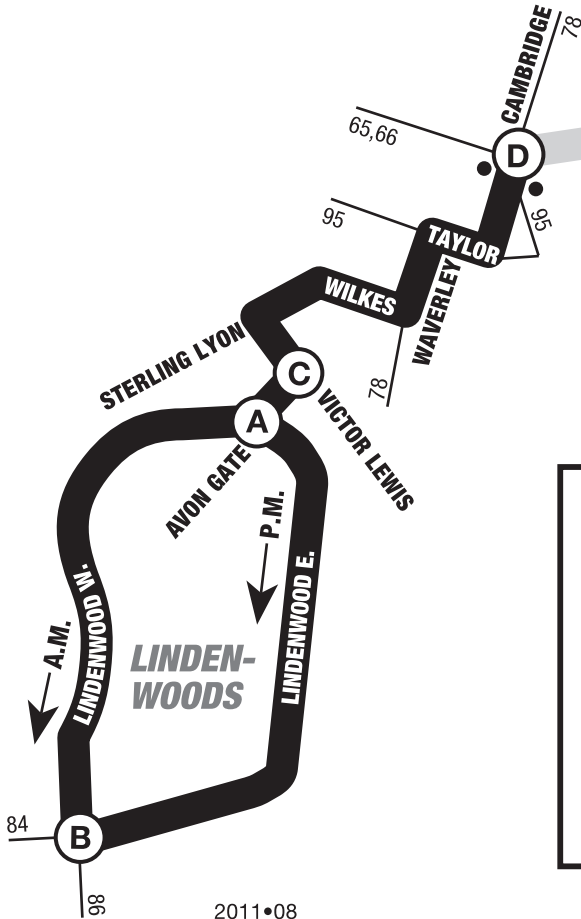

# 64 Lindenwoods Express

## Lindenwoods Downtown

Bus times may vary from schedules due to traffic, weather or unforeseen circumstances.

Les autobus peuvent être en retard en raison de la circulation, des conditions météorologiques ou d'imprévus.

### HOURS OF SERVICE

Weekdays 06:00 - 09:00  
15:30 - 18:30

DOWNTOWN  
CENTRE-VILLE

### LEGEND

- Southwest Transitway & Stations
- Local - all stops observed
- Express portion of route
- Express bus stops
- Intersecting Bus Routes
- Timing points (refer to schedule)