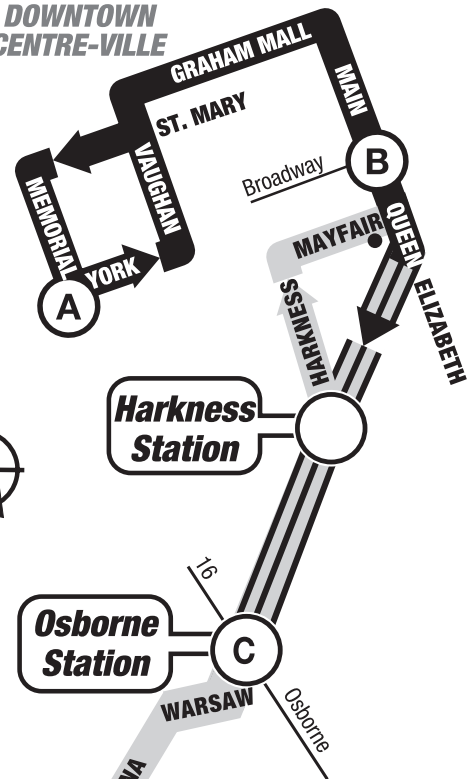

# 64 Lindenwoods Express

## Lindenwoods Downtown

Bus times may vary from schedules due to traffic, weather or unforeseen circumstances.

Les autobus peuvent être en retard en raison de la circulation, des conditions météorologiques ou d'imprévus.

### HOURS OF SERVICE

Weekdays 06:00 - 09:00  
15:30 - 18:30

DOWNTOWN  
CENTRE-VILLE

### LEGEND

- Southwest Transitway & Stations
- Local - all stops observed
- Express portion of route
- Express bus stops
- Intersecting Bus Routes
- Timing points (refer to schedule)